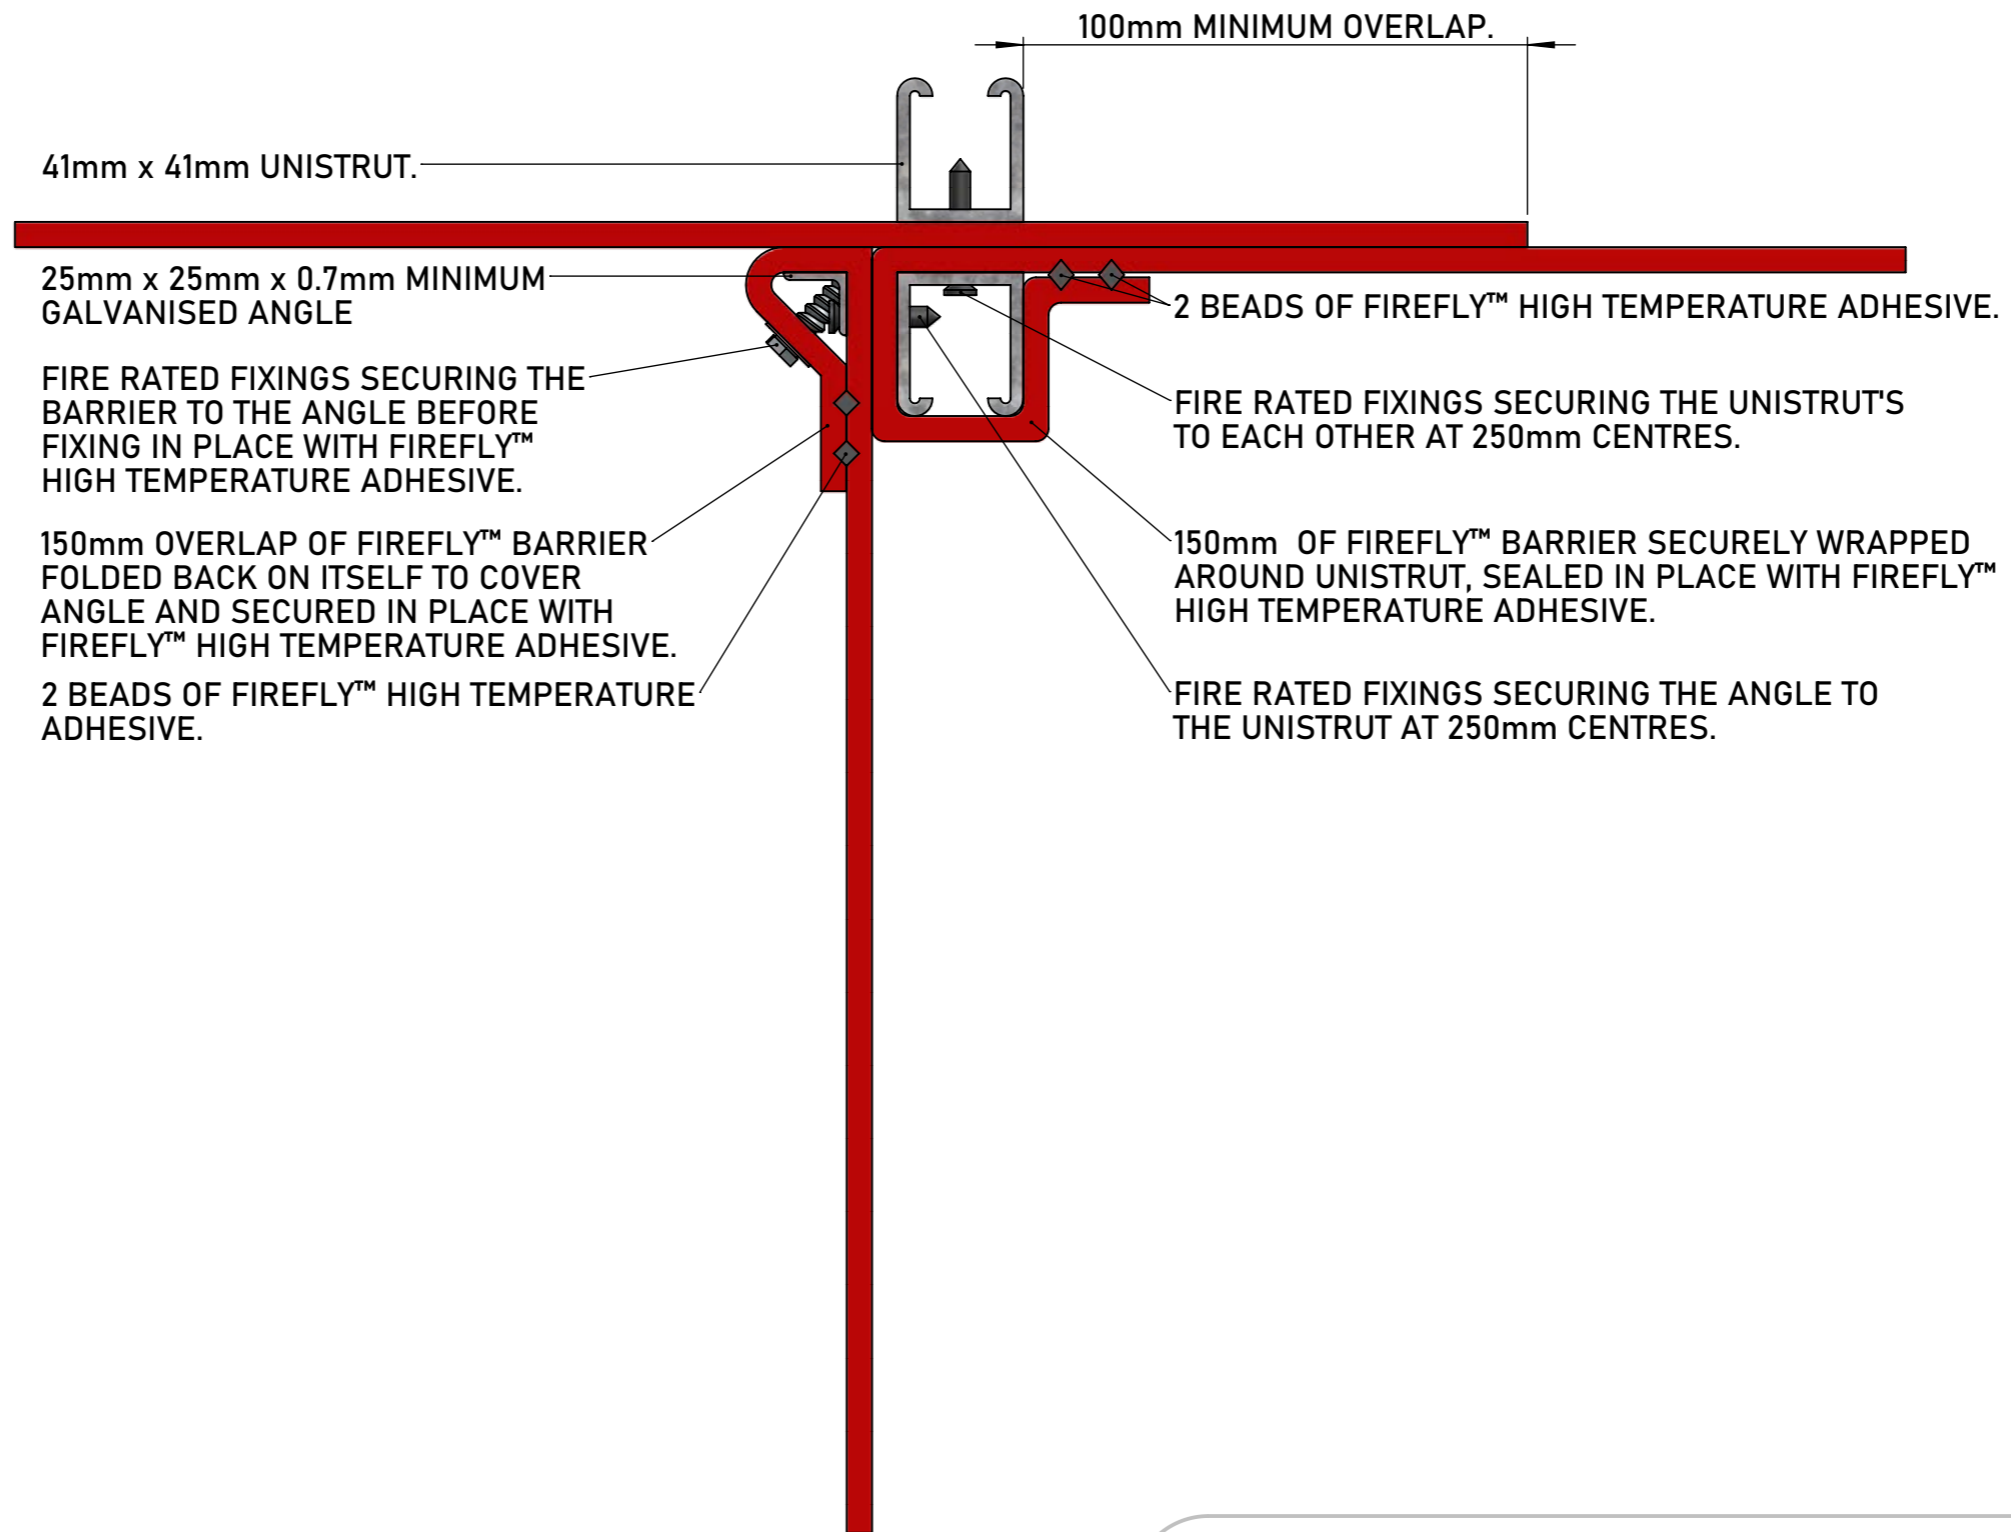

DO NOT SCALE. IF IN DOUBT ASK!

APOLLO LITE™ HORIZONTAL - CLAMP FIX WITH VERTICAL DROP

TBA PROTECTIVE TECHNOLOGIES LTD

UNIT 3, Transpennine Trading Estate, Gorrells Way  
Rochdale, OL11 2PX, United Kingdom