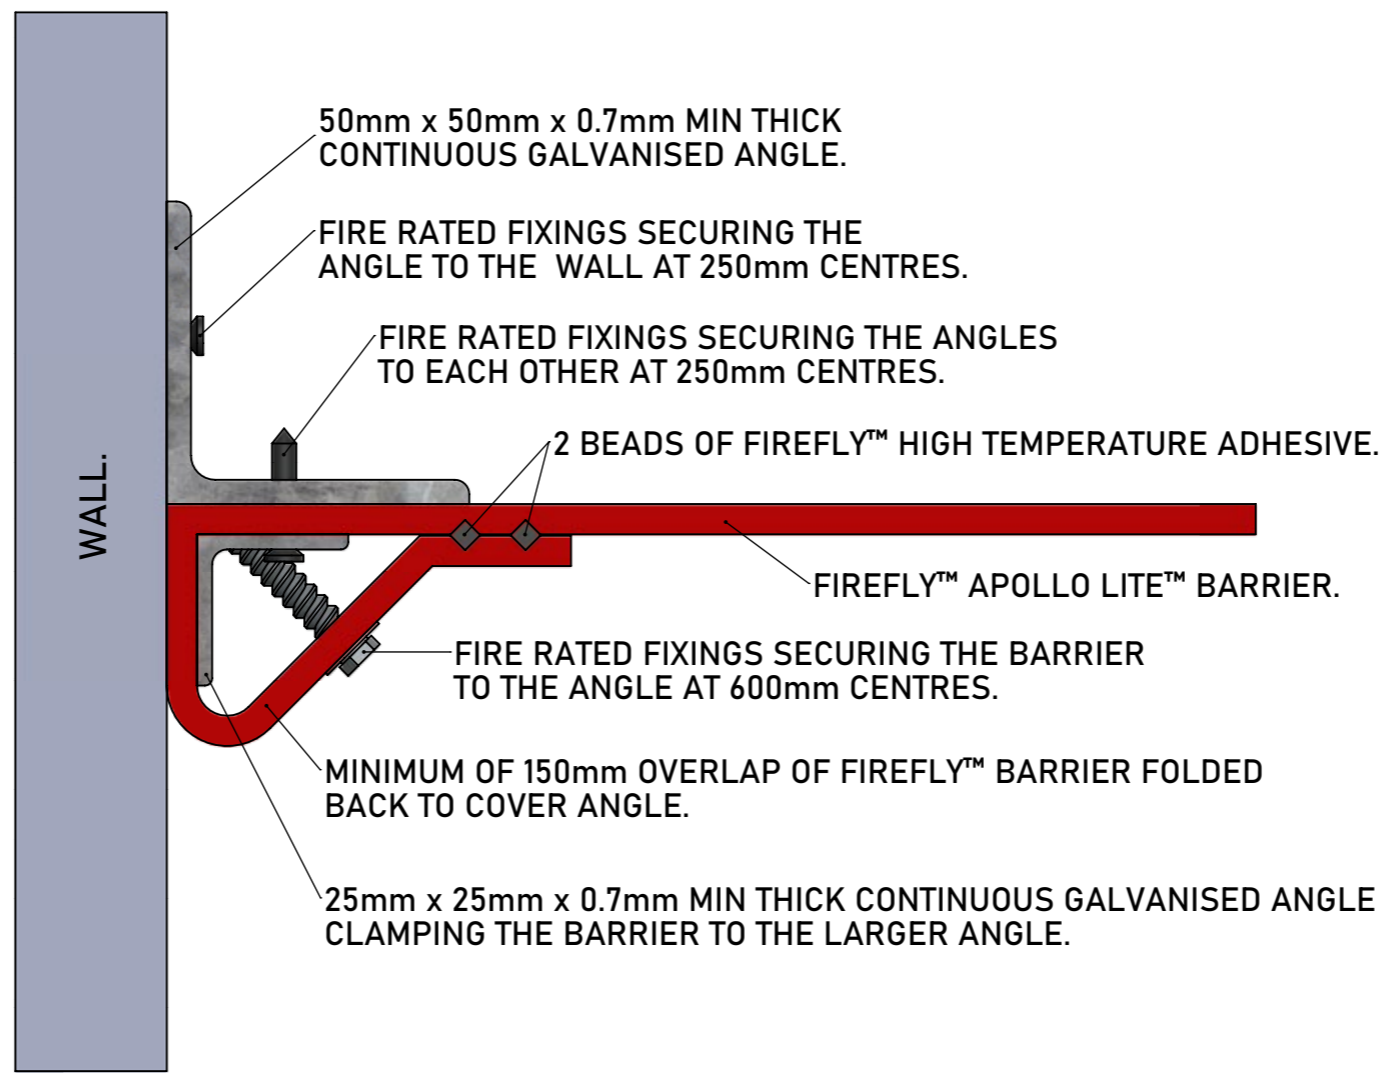

DO NOT SCALE. IF IN DOUBT ASK!

THESE INSTRUCTIONS ARE FOR INSTALLING VERTICAL PROTECTION.
THE CENTRE ILLUSTRATION HAS BEEN ROTATED (90°) FOR VISUAL CLARITY.

EXPOSED ANGLE.

PROTECTED ANGLE.

APOLLO LITE™ - SIDE FIXING