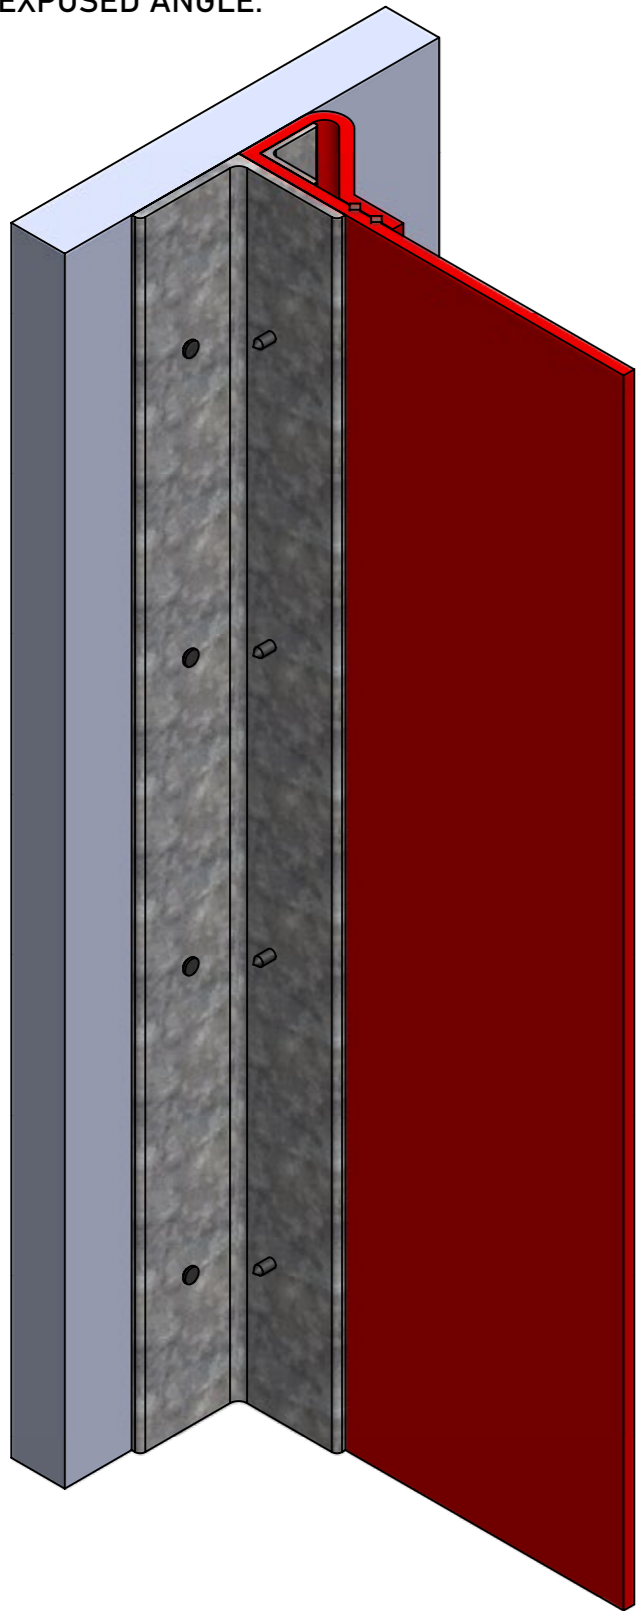

DO NOT SCALE. IF IN DOUBT ASK!

THESE INSTRUCTIONS ARE FOR INSTALLING VERTICAL PROTECTION.
THE CENTRE ILLUSTRATION HAS BEEN ROTATED (90°) FOR VISUAL CLARITY.

EXPOSED ANGLE.

PROTECTED ANGLE.

APOLLO LITE™ - SIDE FIXING