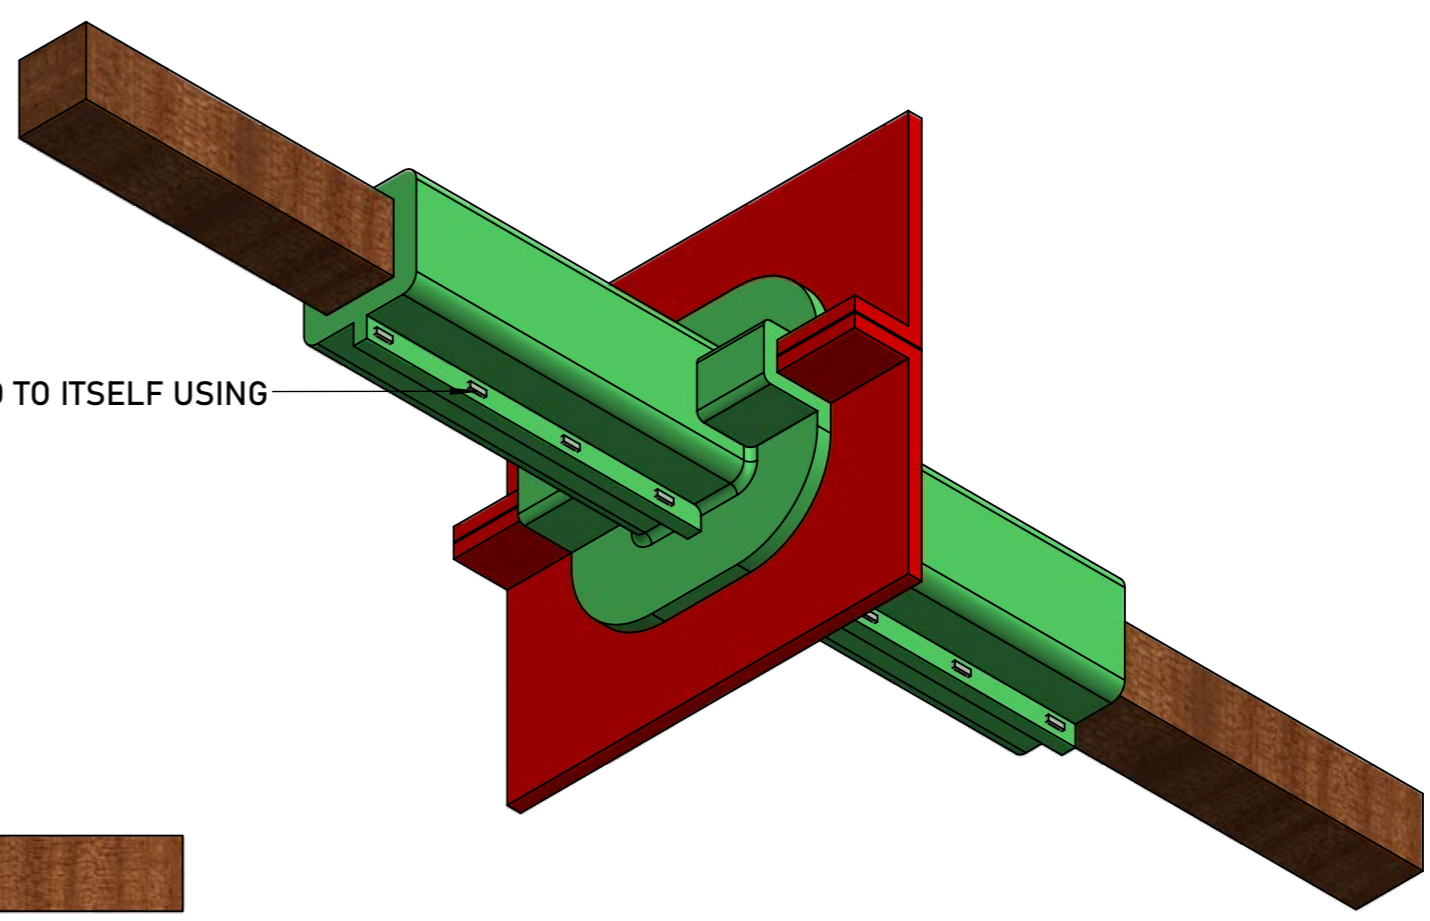

7 6 5 4 3 2 1

DO NOT SCALE. IF IN DOUBT ASK!

F F

C C

B B

APOLLO LITE™ - TIMBER PENETRATIONS

TBA PROTECTIVE TECHNOLOGIES LTD UNIT 3, Transpennine Trading Estate, Gorrells Way Rochdale, OL11 2PX, United Kingdom T: +44 (0)1706 758 817 E: Technical@TBAFIREFLY.com W: www.tbafirefly.com	ARTIST: JC	DRAWING NO:
	APPROVED: DA	A - 201
	DATE: 25/01/2023	REVISION: 2
	SCALE: NTS	IN SEQUENCE: 1/1