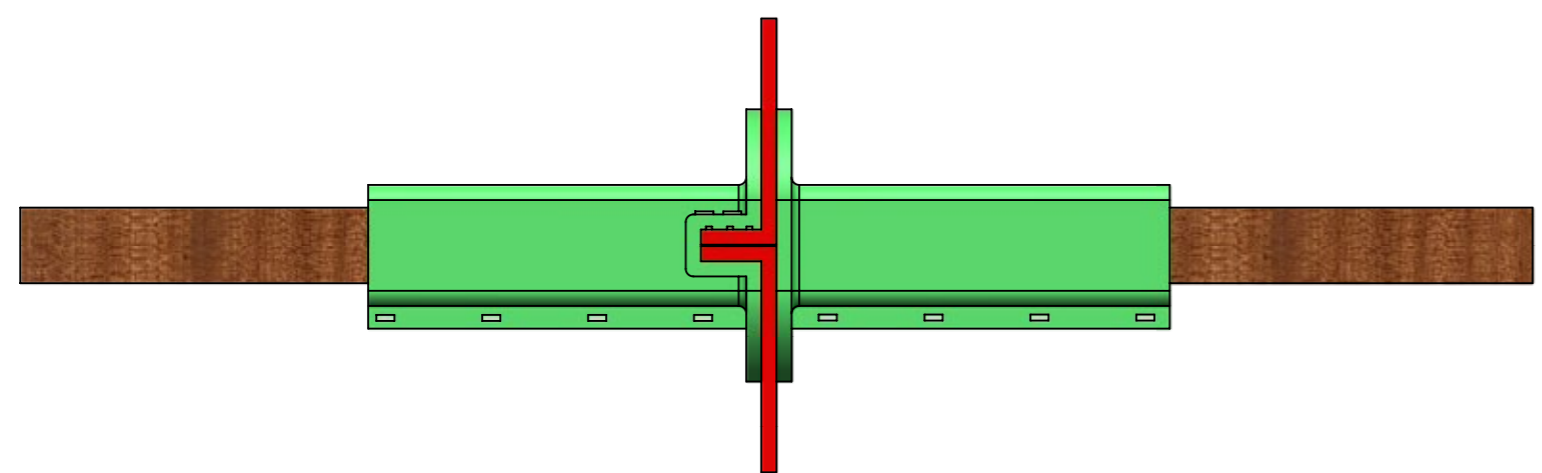

7 6 5 4 3 2 1

DO NOT SCALE. IF IN DOUBT ASK!

F F

C C

B B

APOLLO LITE™ - TIMBER PENETRATIONS

TBA PROTECTIVE TECHNOLOGIES LTD UNIT 3, Transpennine Trading Estate, Gorrells Way Rochdale, OL11 2PX, United Kingdom T: +44 (0)1706 758 817 E: Technical@TBAFIREFLY.com W: www.tbafirefly.com	ARTIST: JC	DRAWING NO:
	APPROVED: DA	A - 201
	DATE: 25/01/2023	REVISION: 2
	SCALE: NTS	IN SEQUENCE: 1/1