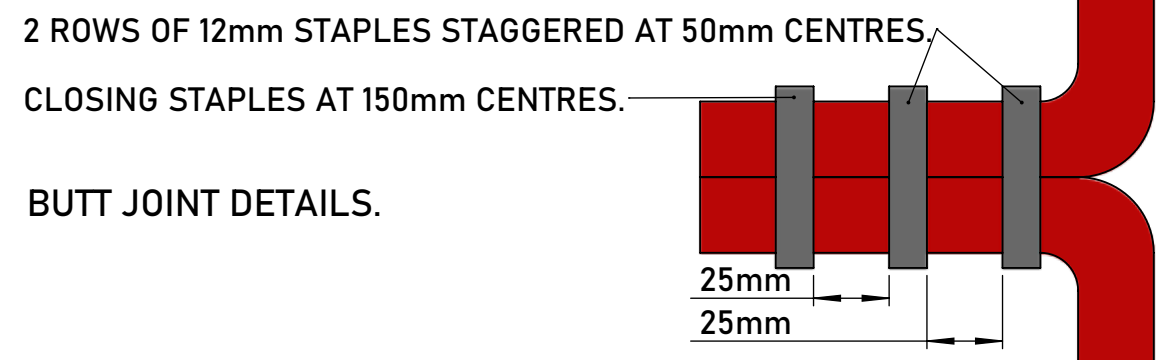

DO NOT SCALE. IF IN DOUBT ASK!

APOLLO LITE™ - CABLE TRAY PENETRATION

TBA PROTECTIVE TECHNOLOGIES LTD UNIT 3, Transpennine Trading Estate, Gorrells Way Rochdale, OL11 2PX, United Kingdom T: +44 (0)1706 758 817 E: Technical@TBAFIREFLY.com W: www.tbafirefly.com	ARTIST: JC	DRAWING NO:
	APPROVED: DA	A - 232
	DATE: 07/12/2022	REVISION: 1
	SCALE: NTS	IN SEQUENCE: 1/1