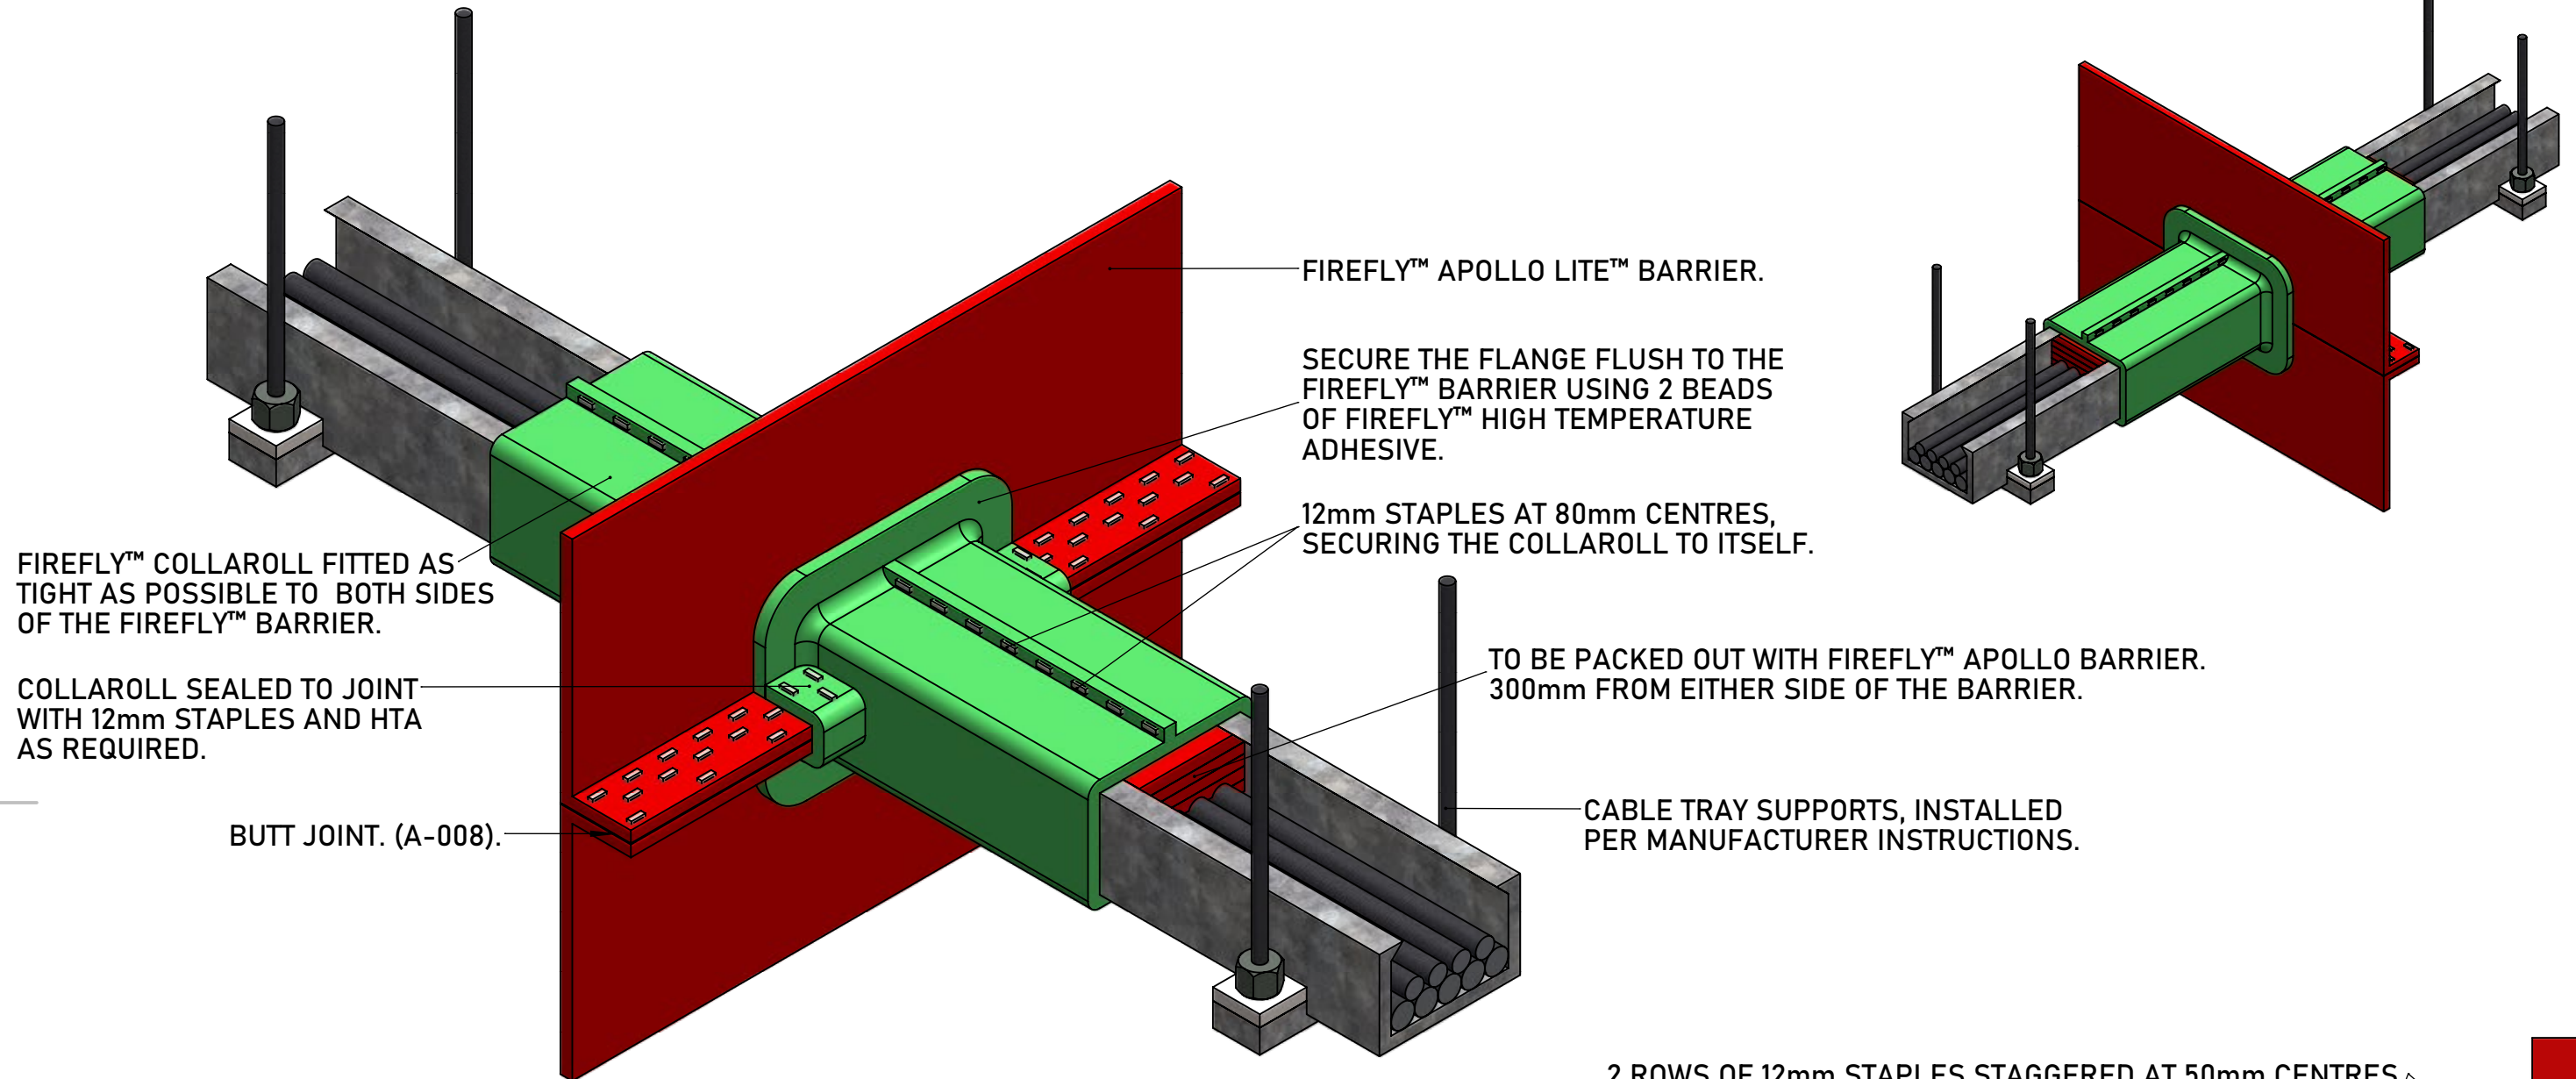

DO NOT SCALE. IF IN DOUBT ASK!

APOLLO LITE™ - CABLE TRAY PENETRATION

TBA PROTECTIVE TECHNOLOGIES LTD UNIT 3, Transpennine Trading Estate, Gorrells Way Rochdale, OL11 2PX, United Kingdom T: +44 (0)1706 758 817 E: Technical@TBAFIREFLY.com W: www.tbafirefly.com	ARTIST: JC	DRAWING NO:
	APPROVED: DA	A - 232
	DATE: 07/12/2022	REVISION: 1
	SCALE: NTS	IN SEQUENCE: 1/1