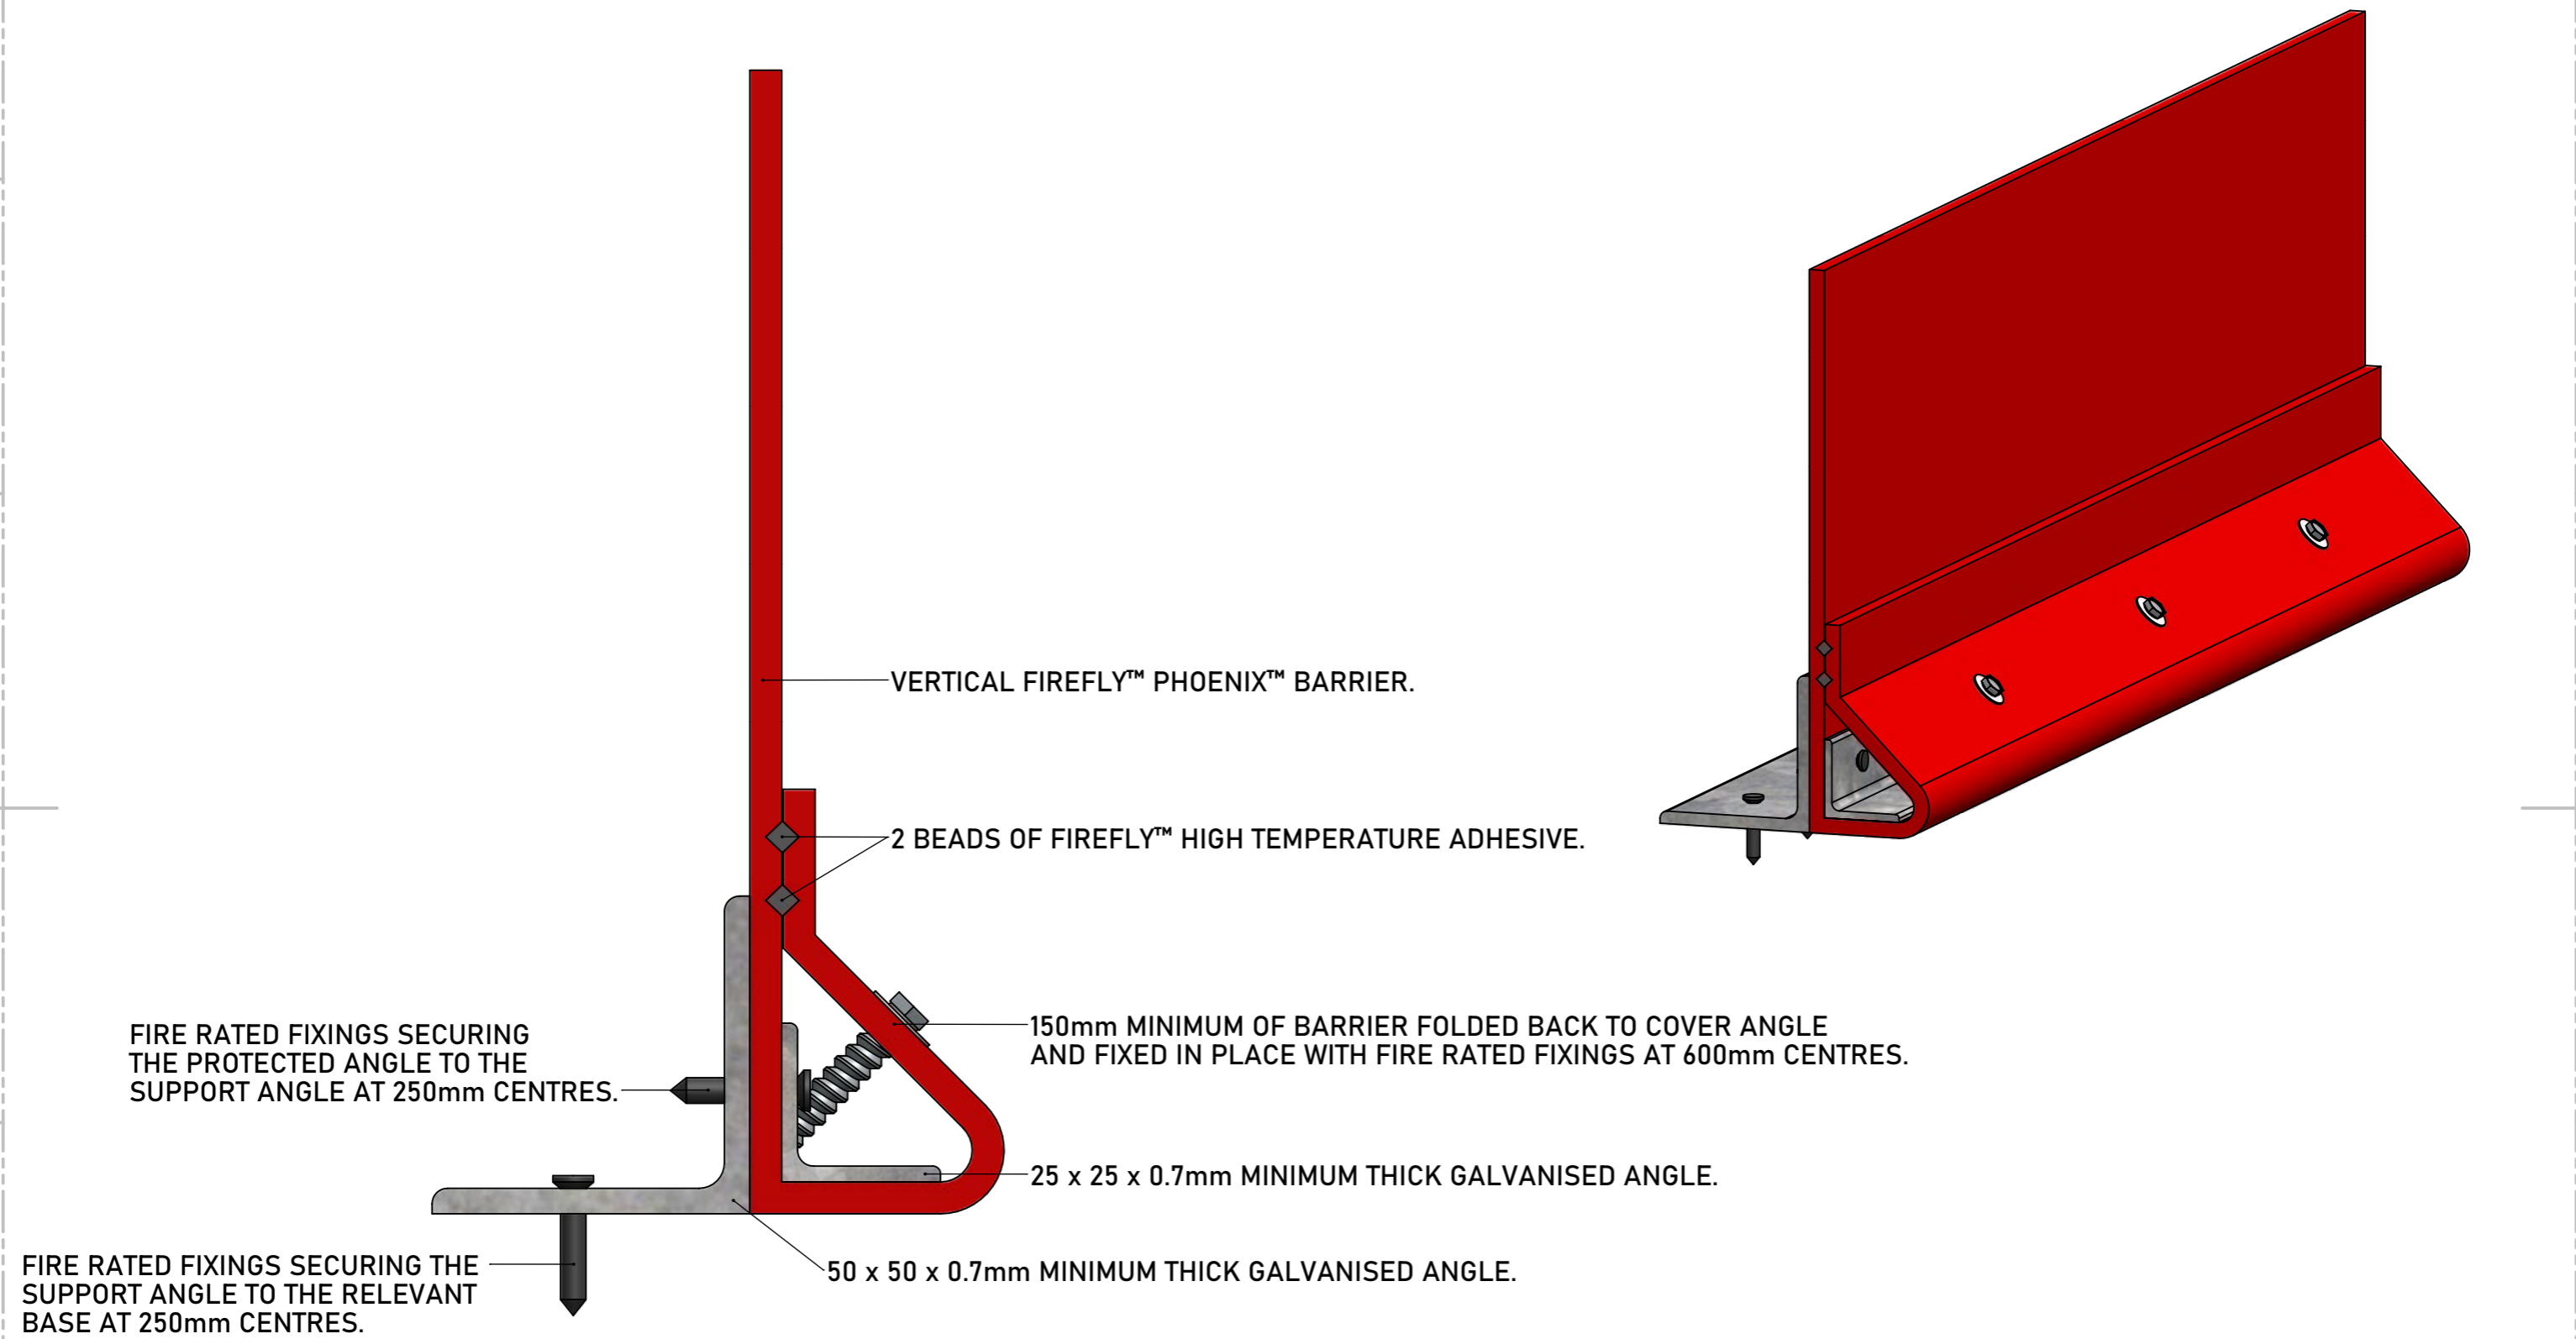

DO NOT SCALE. IF IN DOUBT ASK!