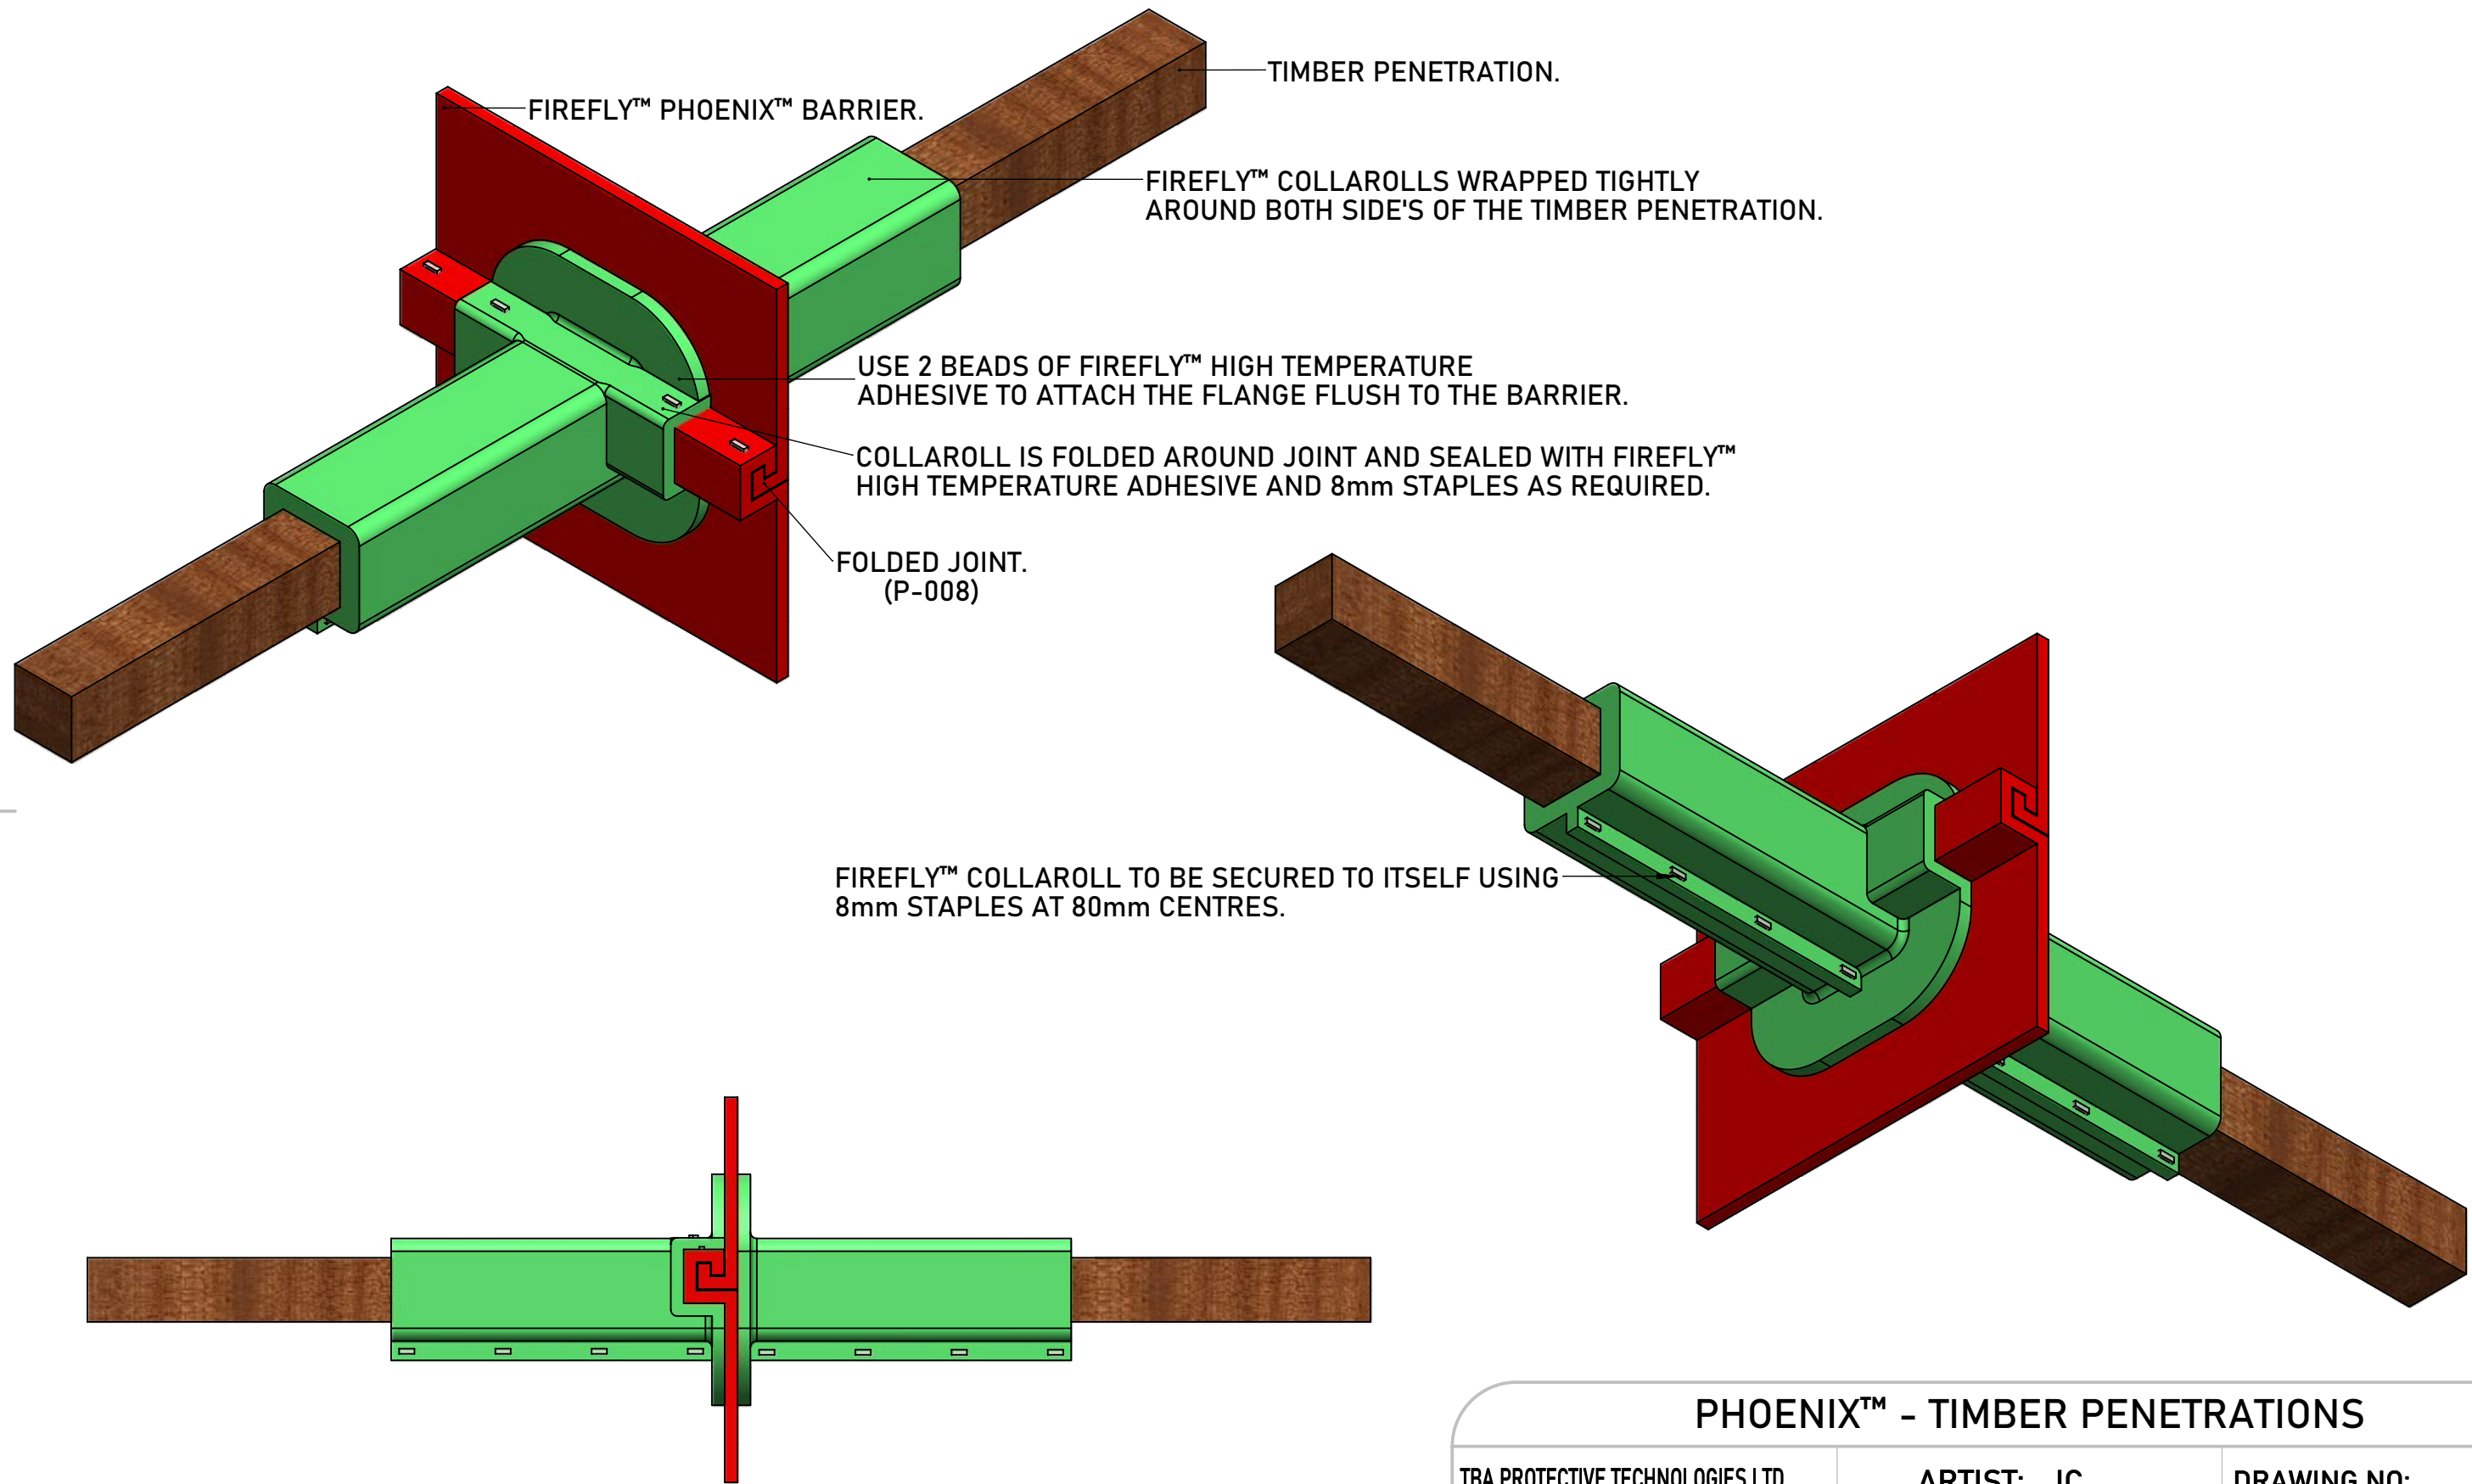

DO NOT SCALE. IF IN DOUBT ASK!

PHOENIX™ - TIMBER PENETRATIONS

TBA PROTECTIVE TECHNOLOGIES LTD UNIT 3, Transpennine Trading Estate, Gorrells Way Rochdale, OL11 2PX, United Kingdom T: +44 (0)1706 758 817 E: Technical@TBAFIREFLY.com W: www.tbafirefly.com	ARTIST: JC	DRAWING NO:
	APPROVED: DA	P - 201
	DATE: 25/01/2023	REVISION: 2
	SCALE: NTS	IN SEQUENCE: 1/1