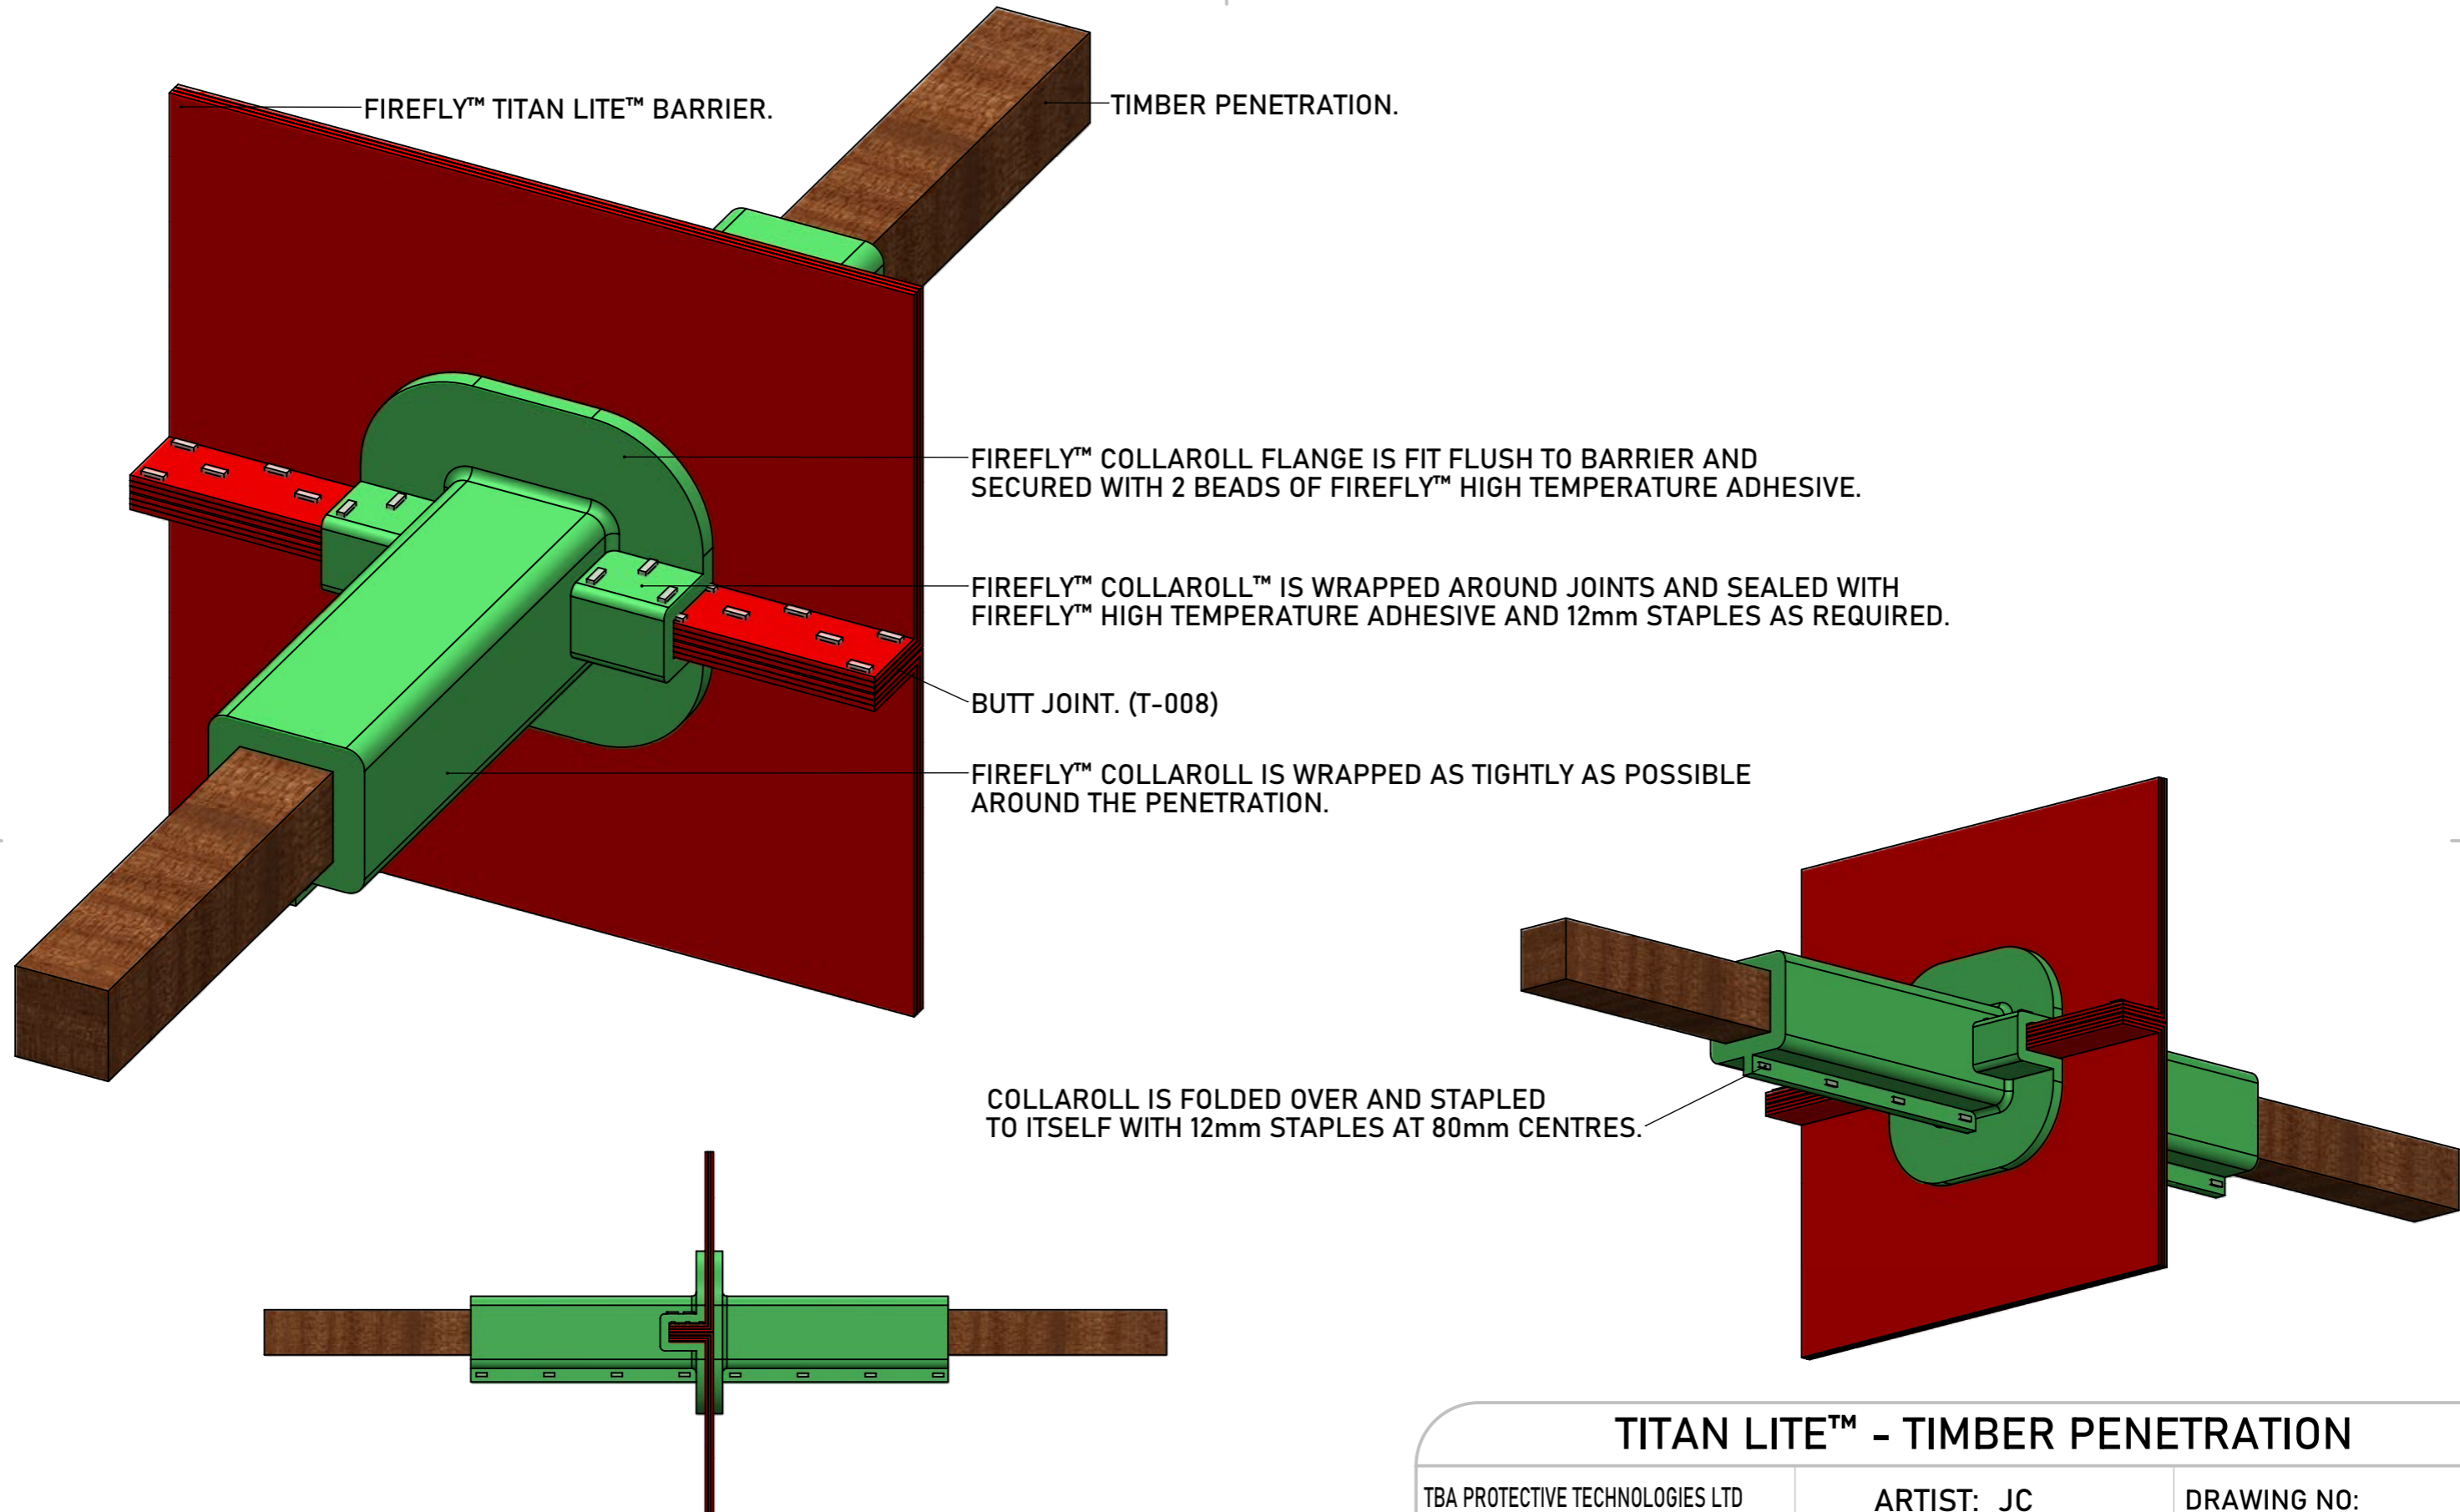

TITAN LITE™ - TIMBER PENETRATION

TBA PROTECTIVE TECHNOLOGIES LTD

ARTIST: JC

DRAWING NO:

UNIT 3, Transpennine Trading Estate, Gorrells Way
Rochdale, OL11 2PX, United Kingdom

APPROVED: DA

T - 201

T: +44 (0)1706 758 817
E: Technical@TBAFIREFLY.com
W: www.tbafirefly.com