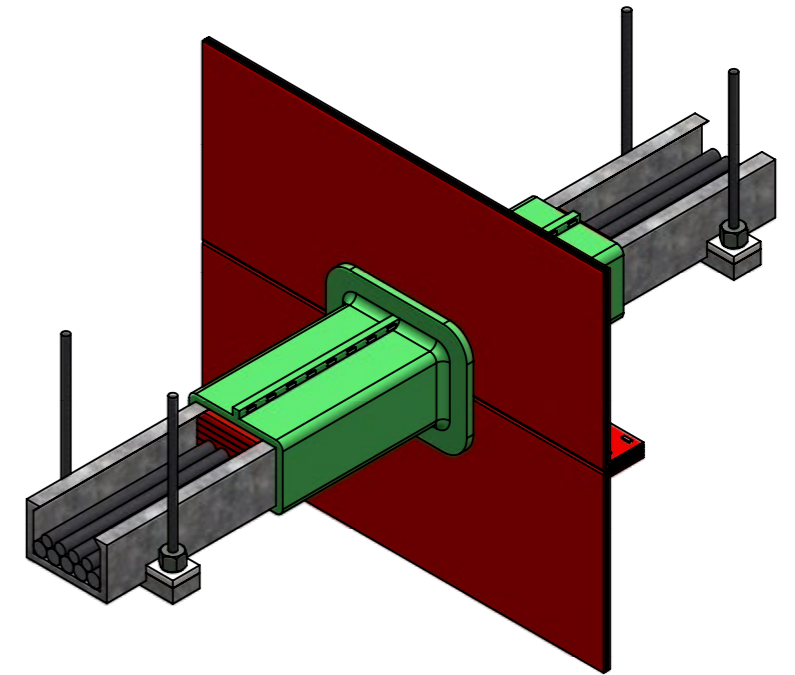

DO NOT SCALE. IF IN DOUBT ASK!

**TITAN LITE™ - CABLE TRAY PENETRATION**

TBA PROTECTIVE TECHNOLOGIES LTD

UNIT 3, Transpennine Trading Estate, Gorrells Way  
Rochdale, OL11 2PX, United Kingdom

T: +44 (0)1706 758 817  
E: Technical@TBAFIREFLY.com  
W: www.tbafirefly.com

ARTIST: JC

APPROVED: DA

DATE: 07/12/2022

SCALE: NTS

DRAWING NO:

T - 232

REVISION: 1

IN SEQUENCE: 1/1