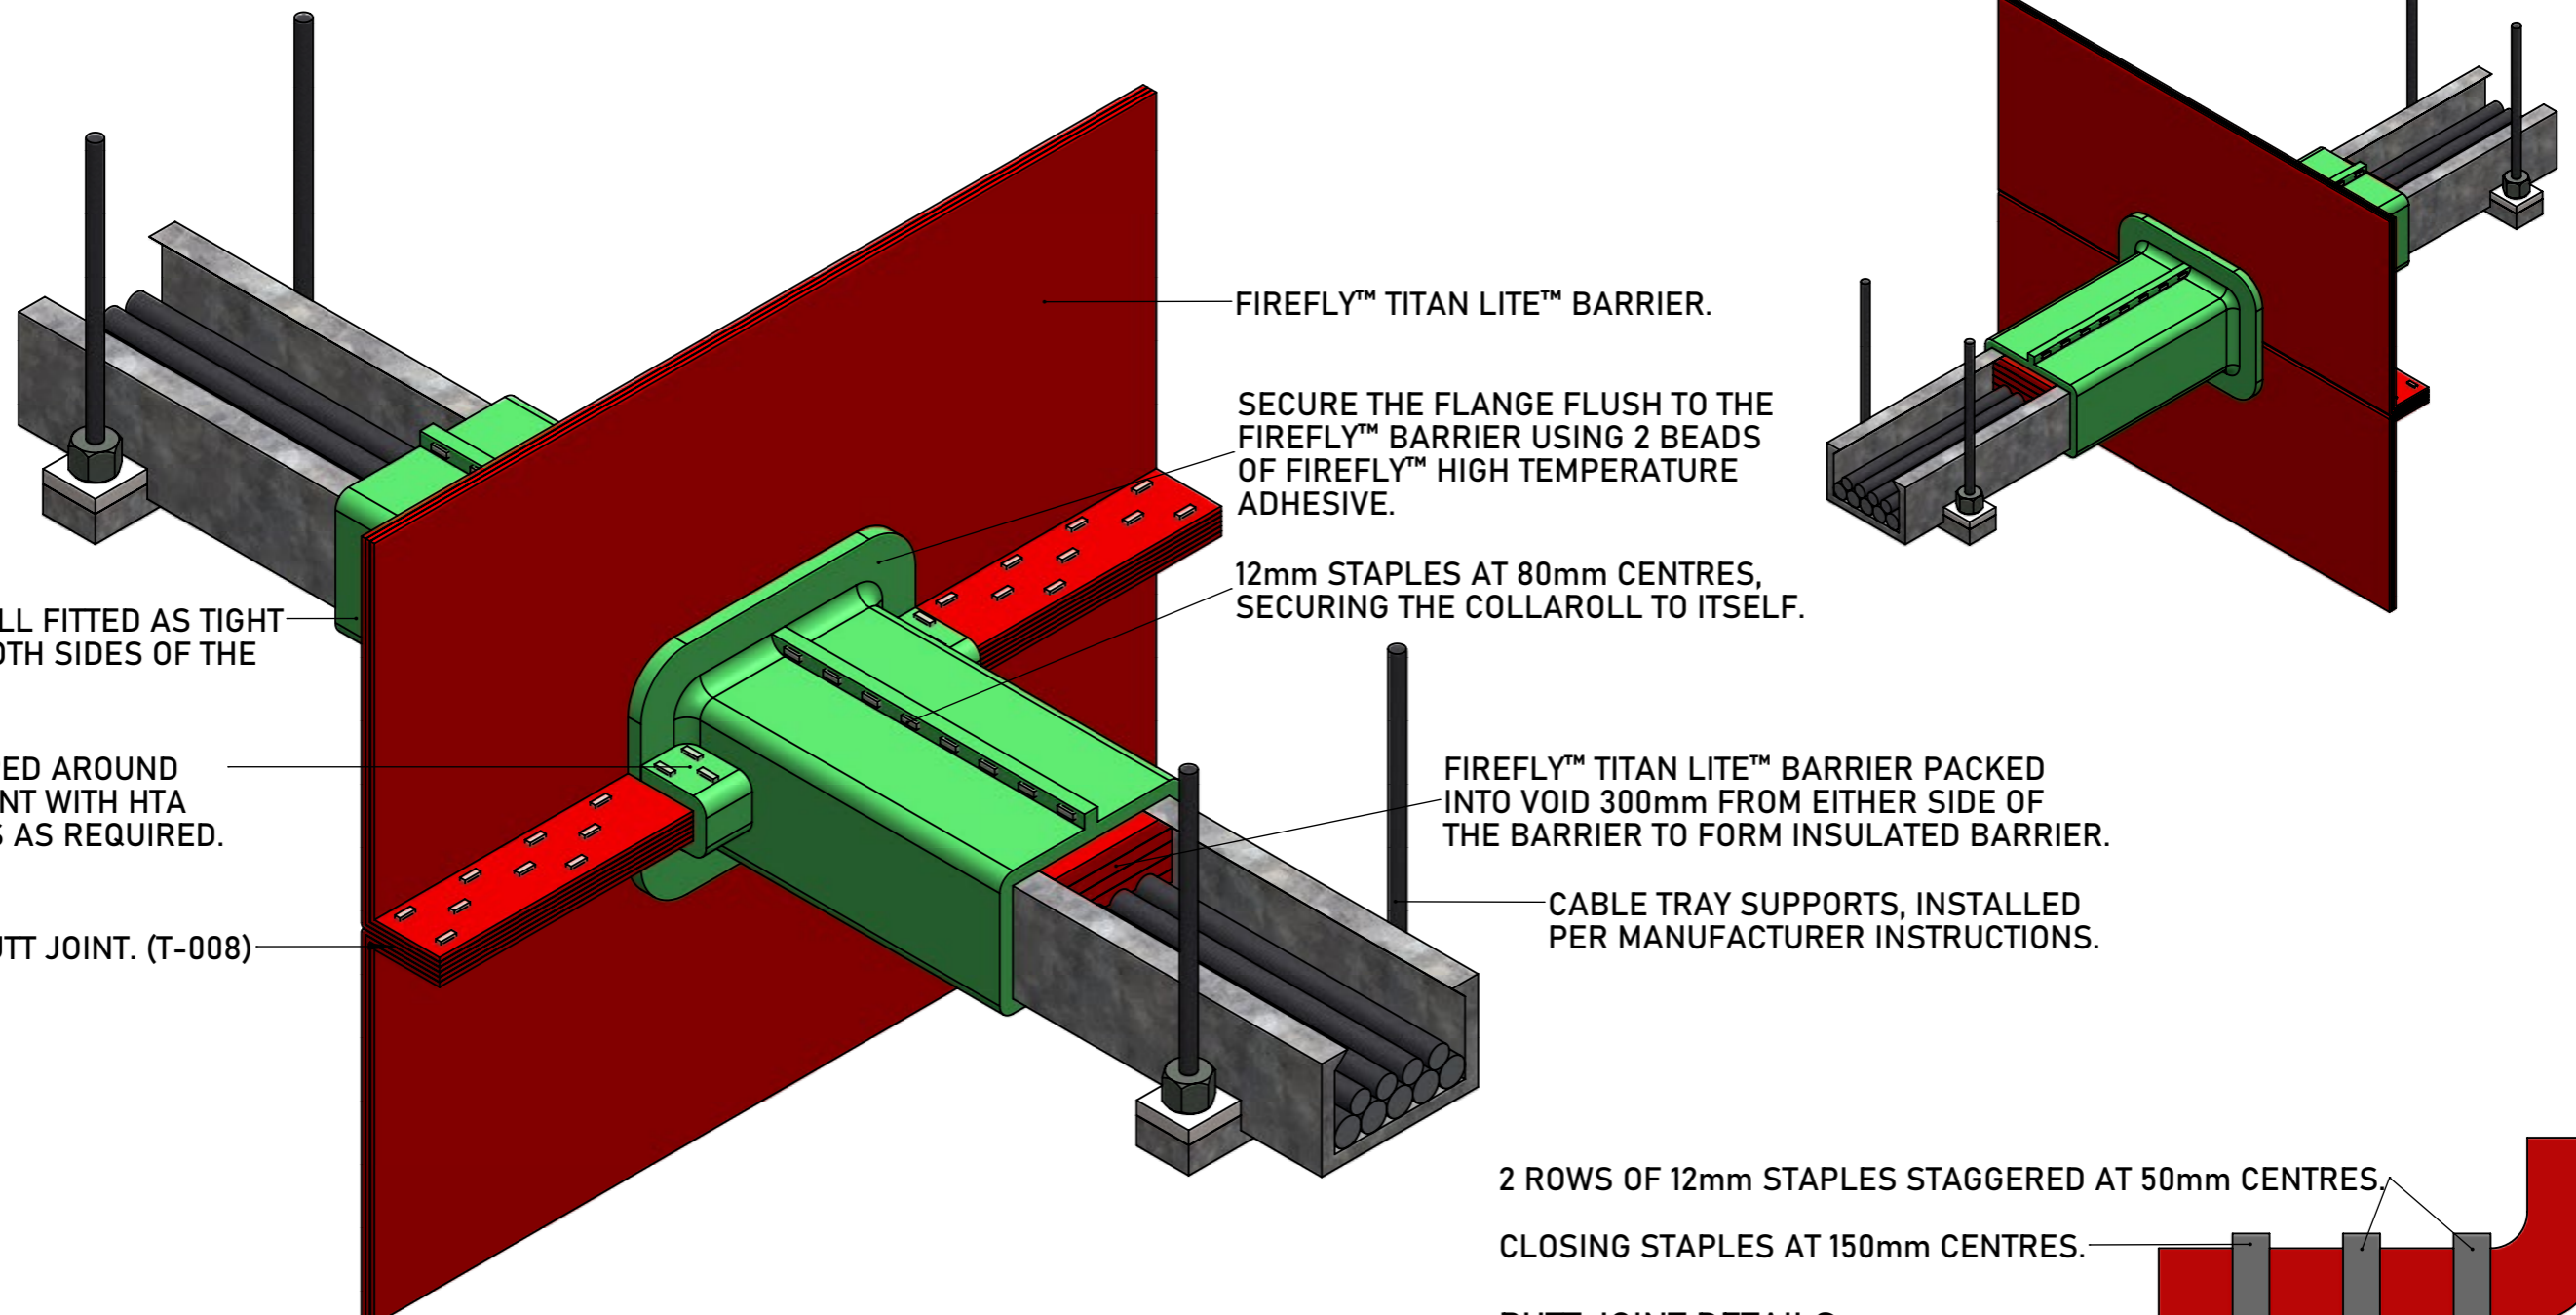

DO NOT SCALE. IF IN DOUBT ASK!

**TITAN LITE™ - CABLE TRAY PENETRATION**

TBA PROTECTIVE TECHNOLOGIES LTD

UNIT 3, Transpennine Trading Estate, Gorrells Way  
Rochdale, OL11 2PX, United Kingdom

T: +44 (0)1706 758 817  
E: Technical@TBAFIREFLY.com  
W: www.tbafirefly.com

ARTIST: JC

APPROVED: DA

DATE: 07/12/2022

SCALE: NTS

DRAWING NO:

T - 232

REVISION: 1

IN SEQUENCE: 1/1