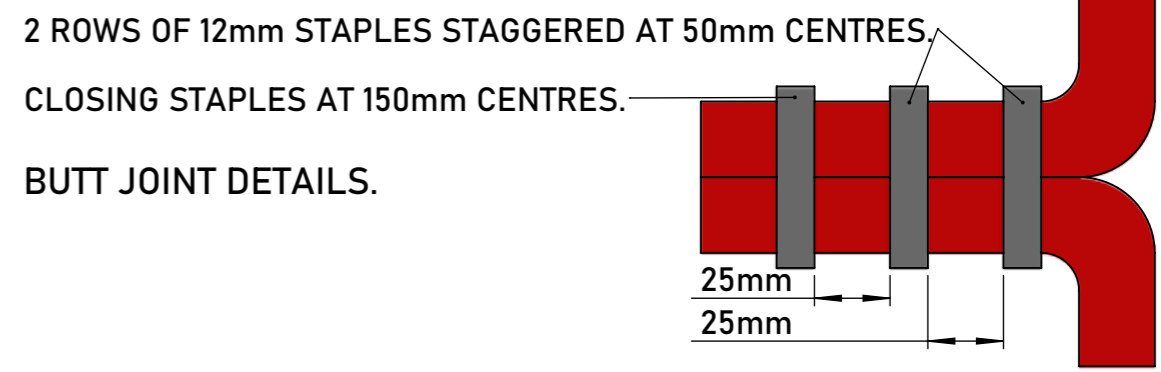

DO NOT SCALE. IF IN DOUBT ASK!

**TITAN LITE™ - CABLE TRAY PENETRATION**

TBA PROTECTIVE TECHNOLOGIES LTD

UNIT 3, Transpennine Trading Estate, Gorrells Way  
Rochdale, OL11 2PX, United Kingdom

T: +44 (0)1706 758 817  
E: Technical@TBAFIREFLY.com  
W: www.tbafirefly.com