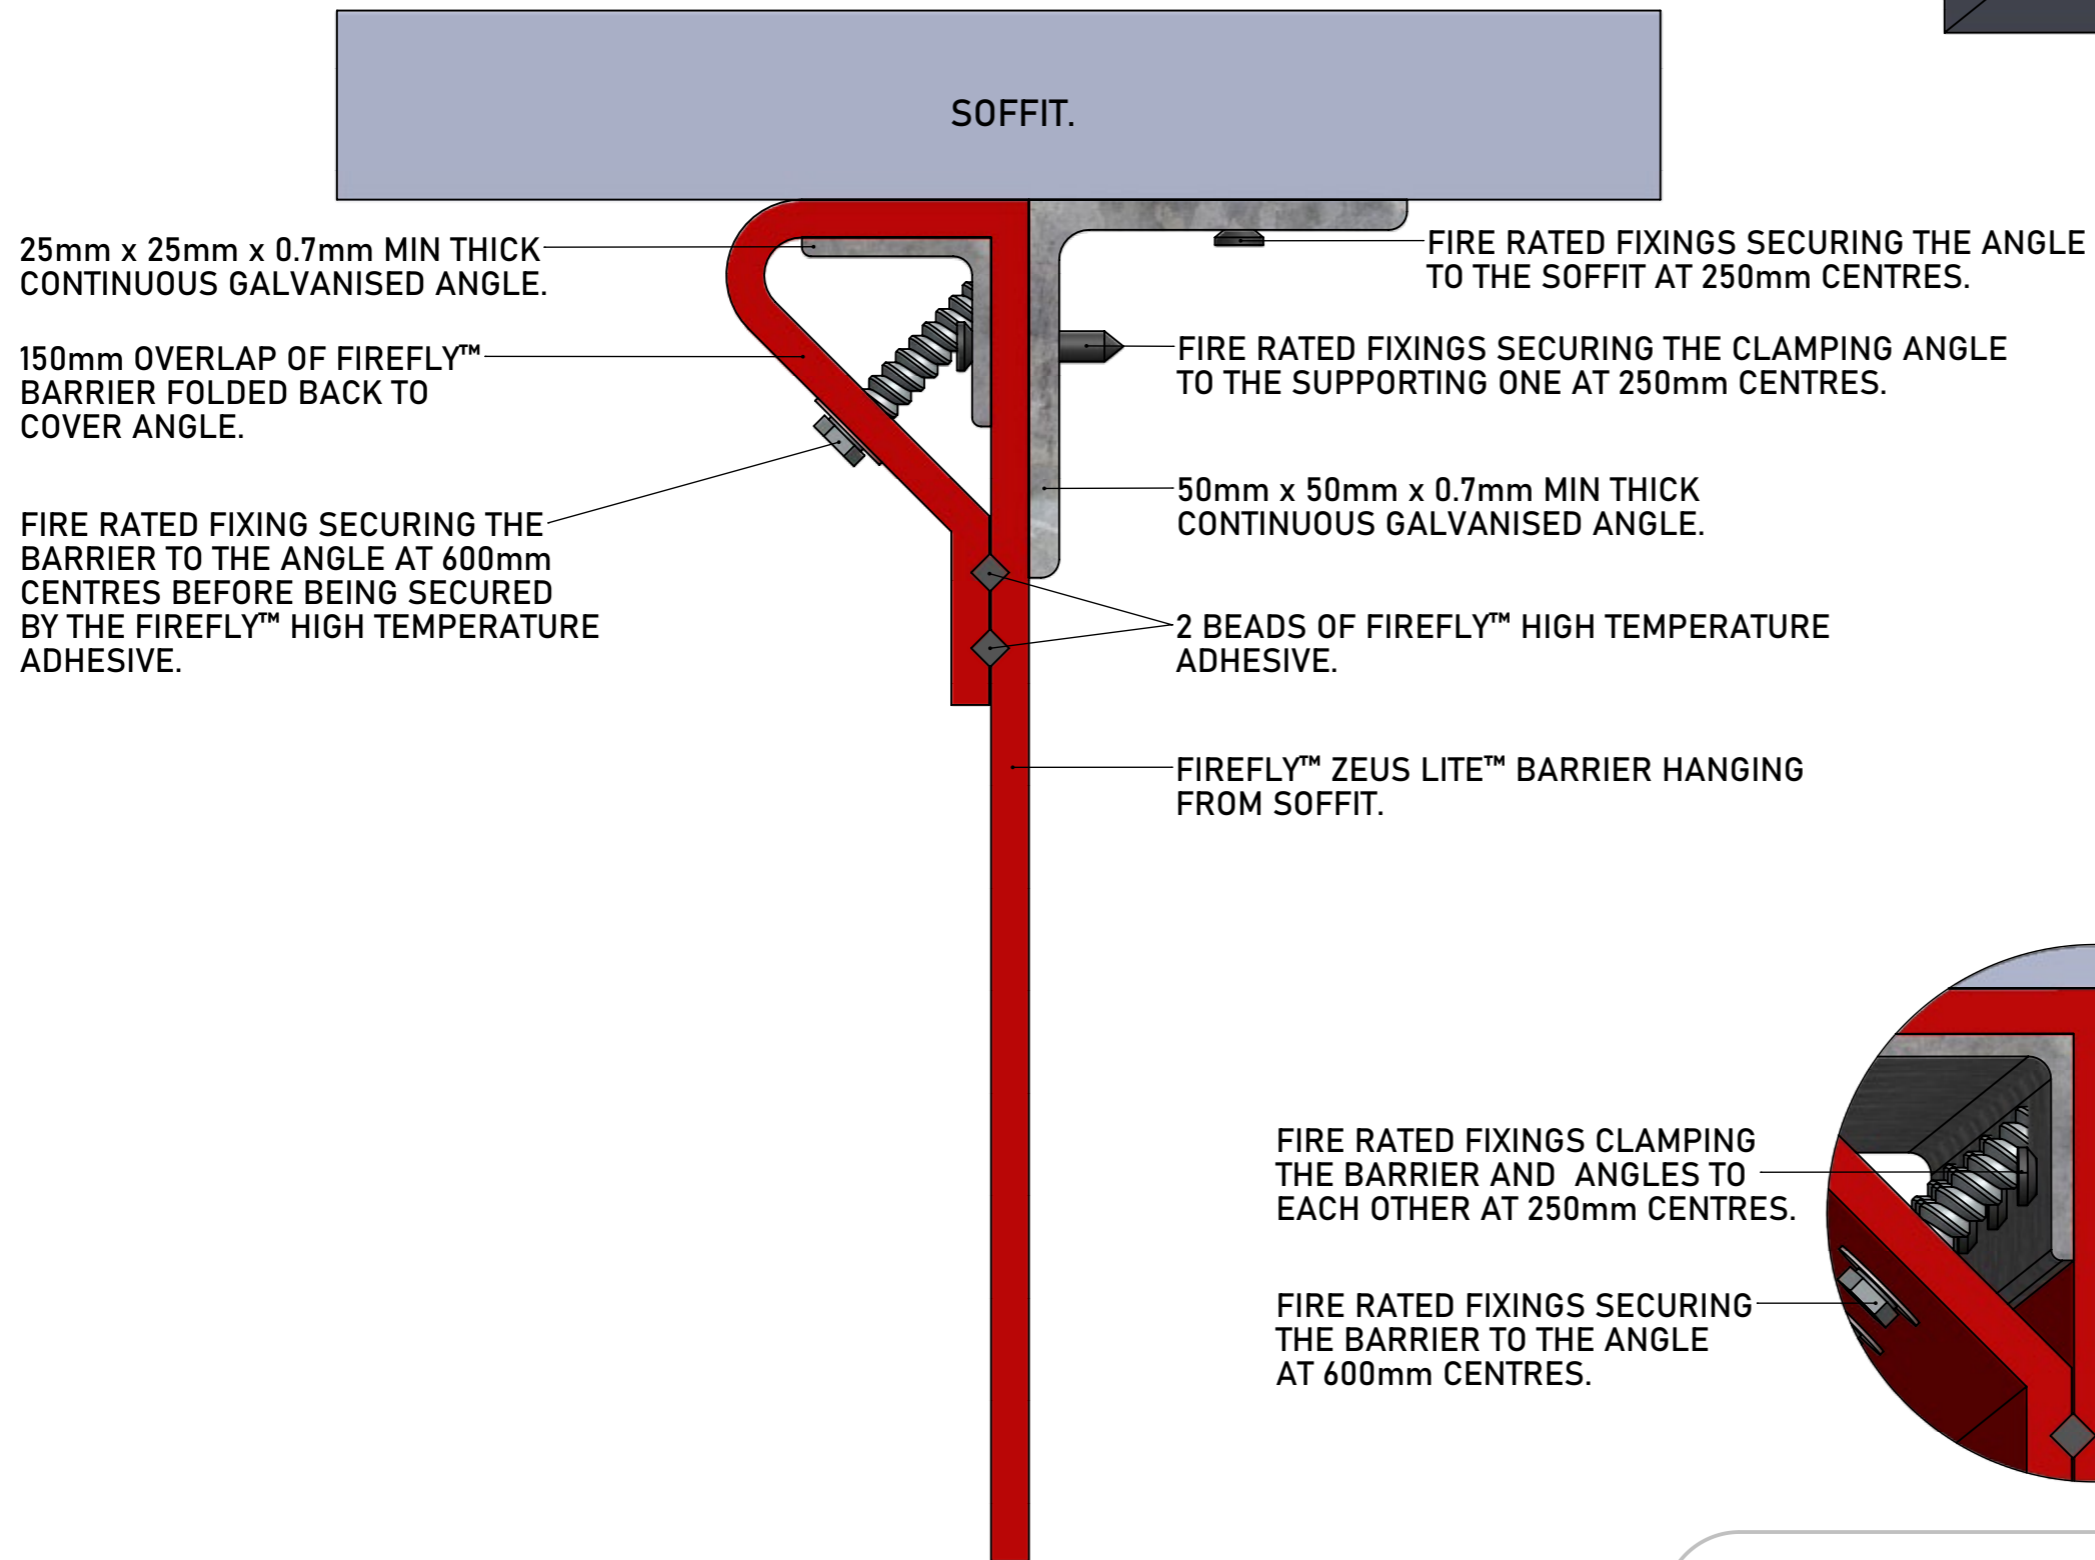

DO NOT SCALE. IF IN DOUBT ASK!