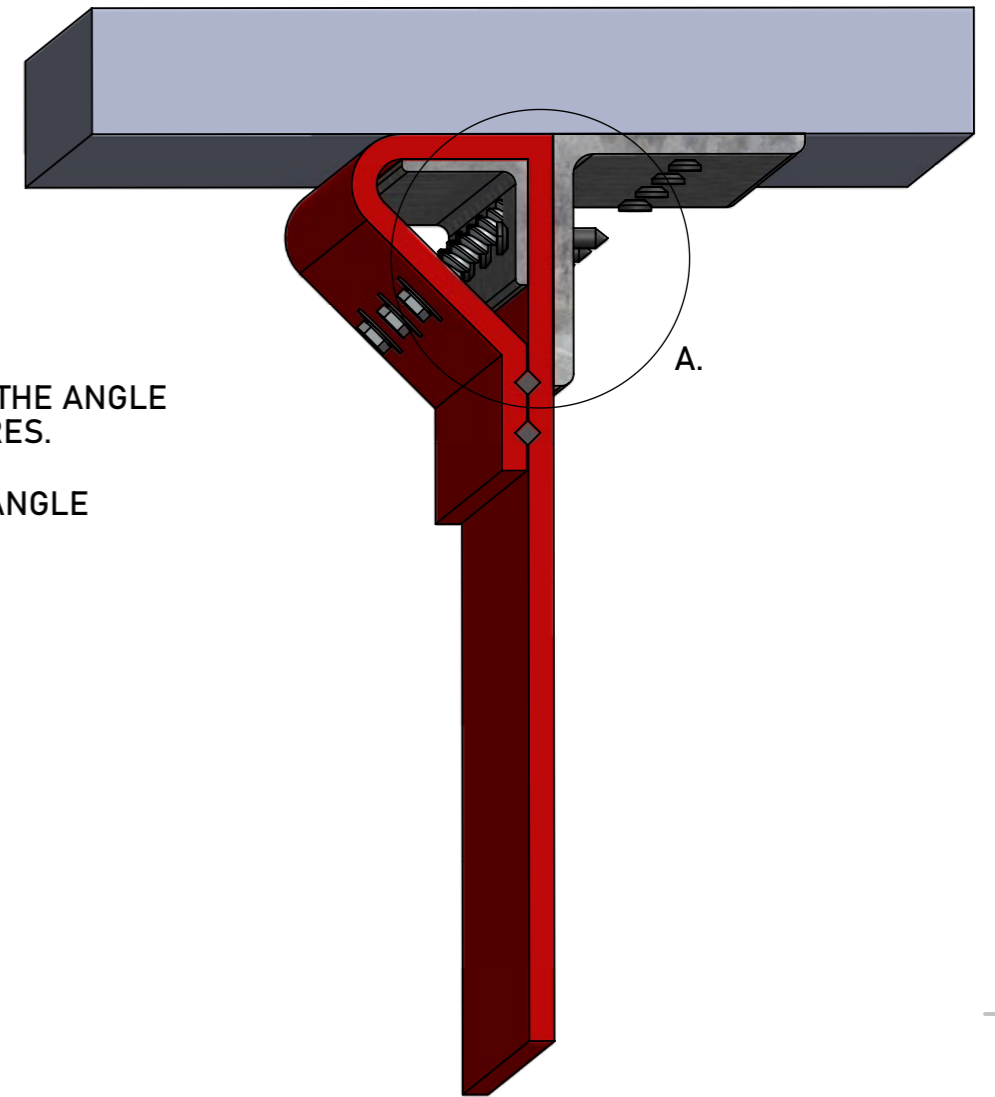

DO NOT SCALE. IF IN DOUBT ASK!