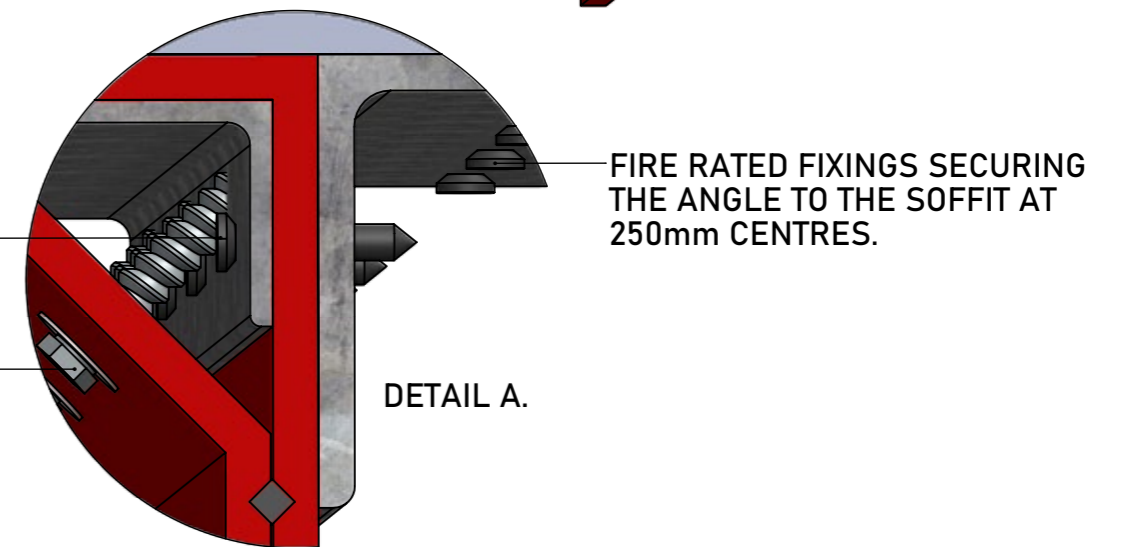

DO NOT SCALE. IF IN DOUBT ASK!