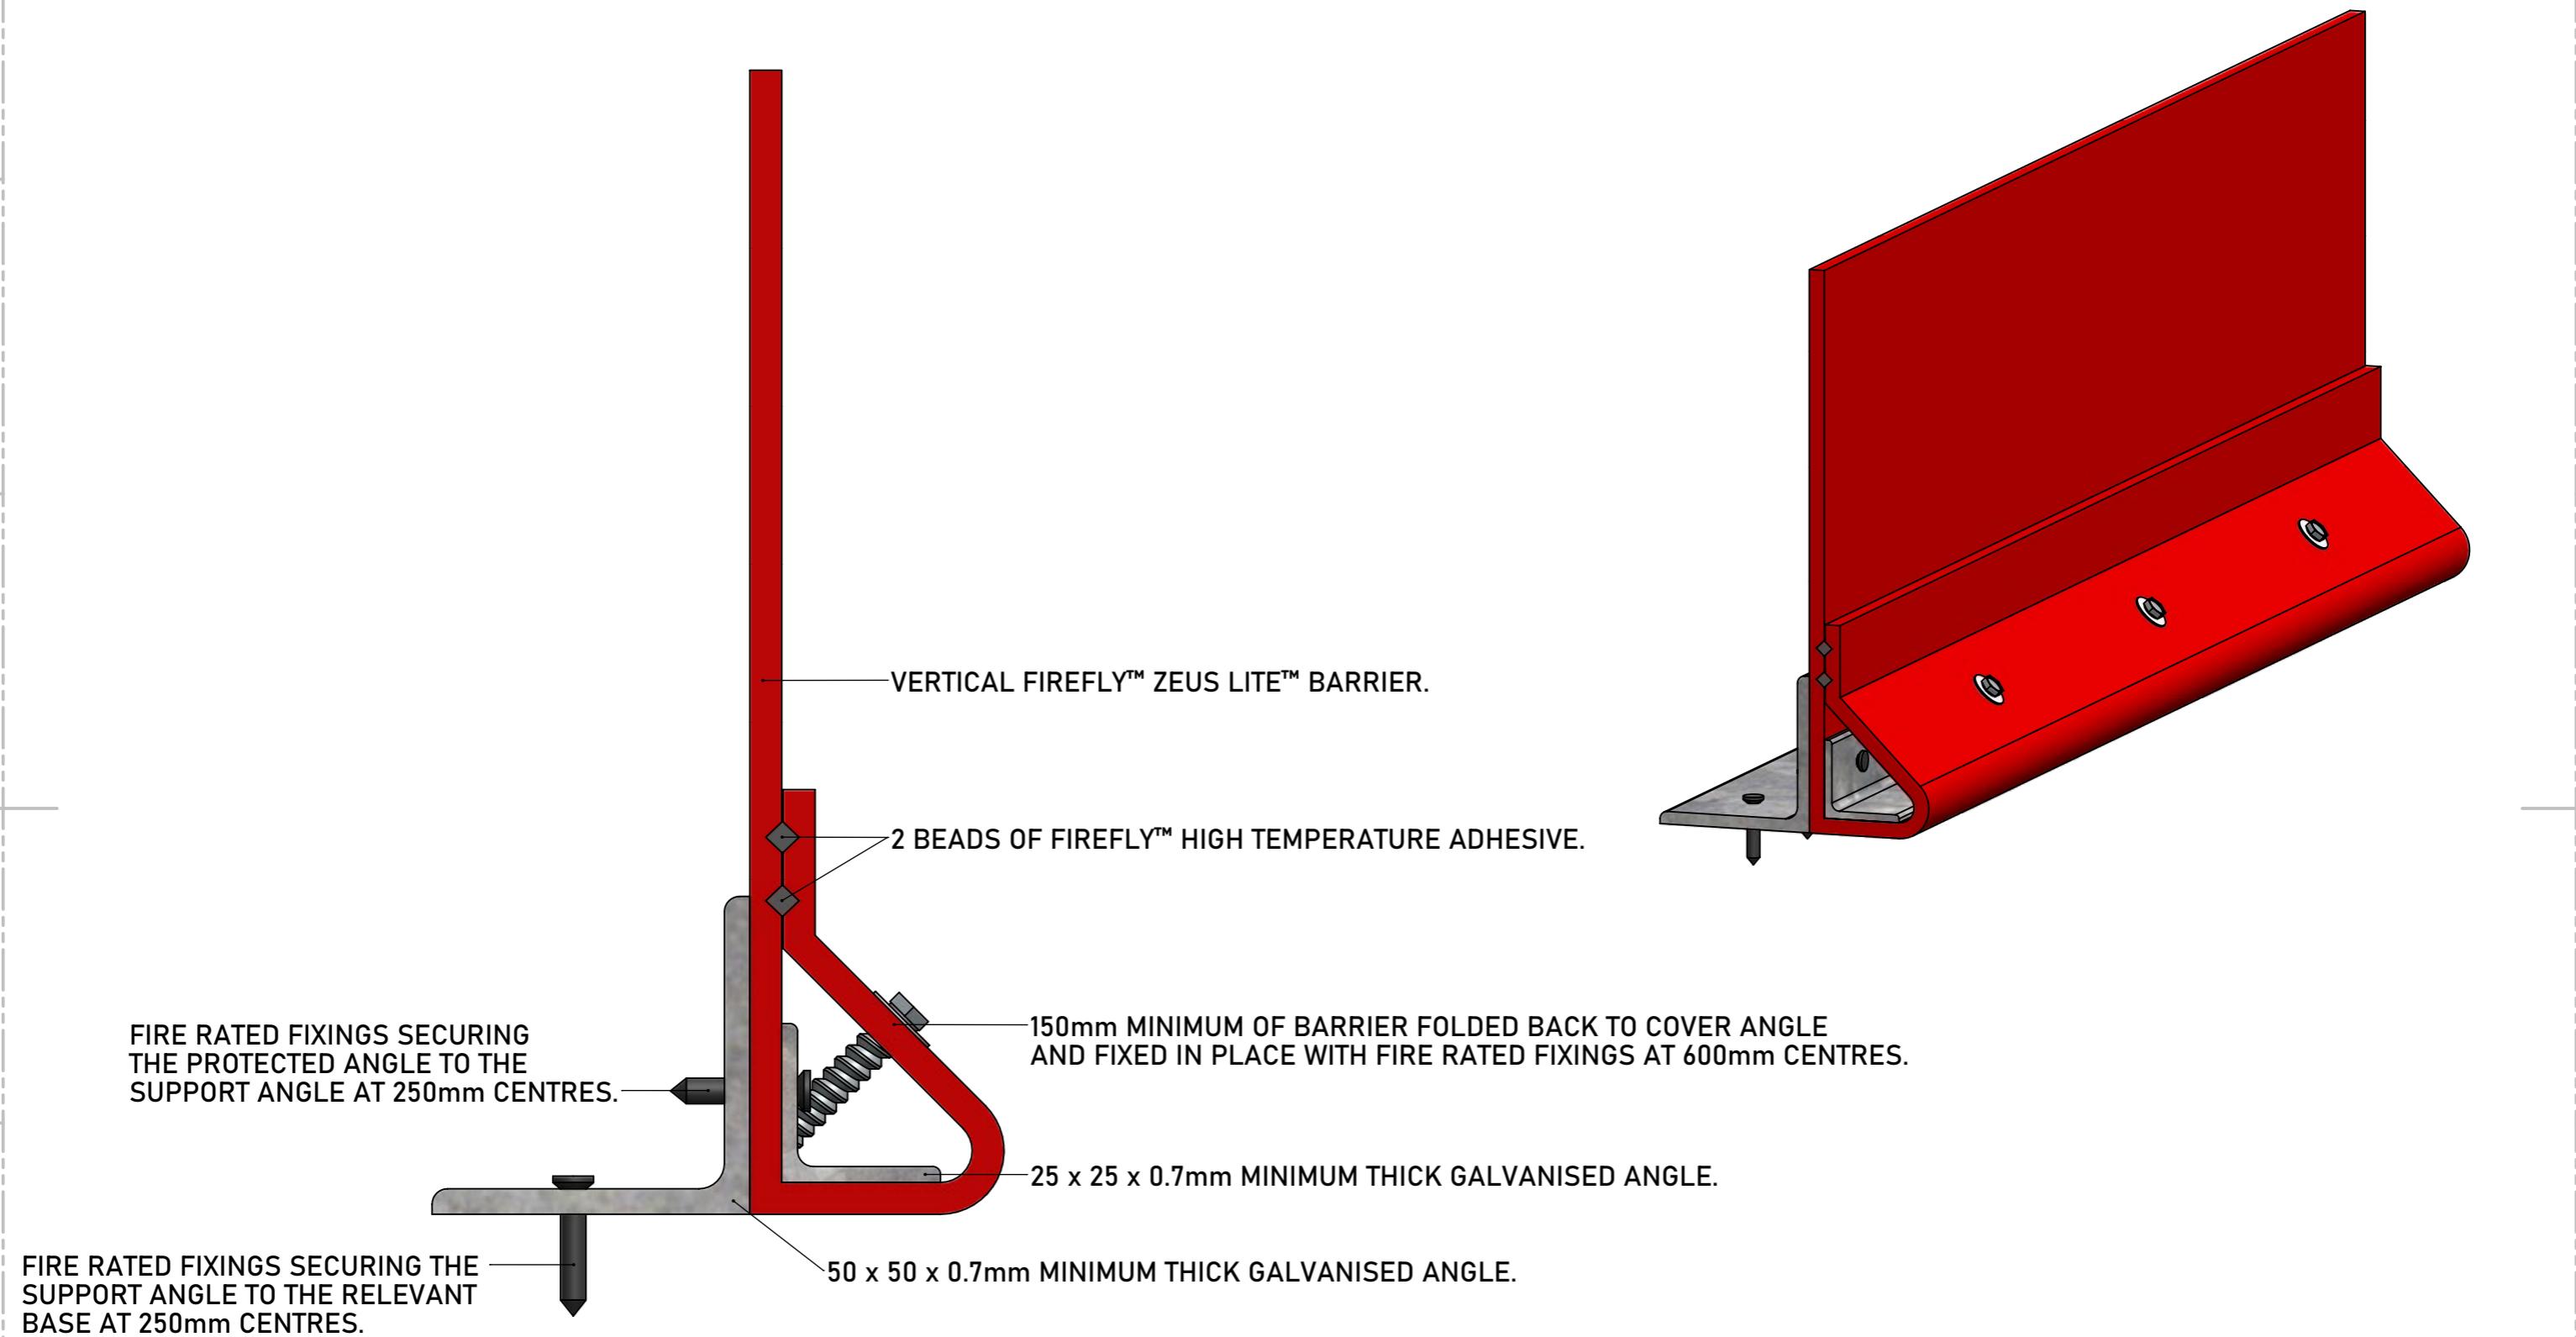

DO NOT SCALE. IF IN DOUBT ASK!

**ZEUS LITE™ - BOTTOM FIX**

TBA PROTECTIVE TECHNOLOGIES LTD

UNIT 3, Transpennine Trading Estate, Gorrells Way  
Rochdale, OL11 2PX, United Kingdom

T: +44 (0)1706 758 817  
E: Technical@TBAFIREFLY.com  
W: www.tbafirefly.com

ARTIST: JC

APPROVED: DA

DATE: 07/12/2022

SCALE: NTS

DRAWING NO:

**Z - 004**

REVISION: 1

IN SEQUENCE: 1/1