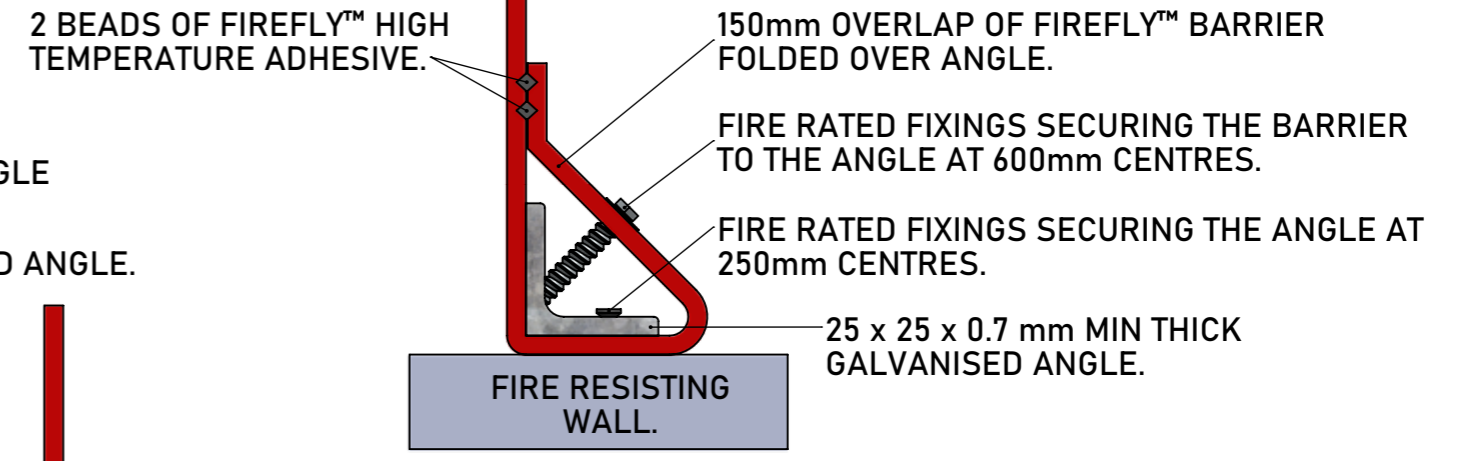

DO NOT SCALE. IF IN DOUBT ASK!

ZUES LITE™ - BOTTOM FIX

TBA PROTECTIVE TECHNOLOGIES LTD UNIT 3, Transpennine Trading Estate, Gorrells Way Rochdale, OL11 2PX, United Kingdom T: +44 (0)1706 758 817 E: Technical@TBAFIREFLY.com W: www.tbafirefly.com	ARTIST: JC	DRAWING NO:
	APPROVED: DA	Z - 014
	DATE: 07/12/2022	REVISION: 2
	SCALE: NTS	IN SEQUENCE: 1/1