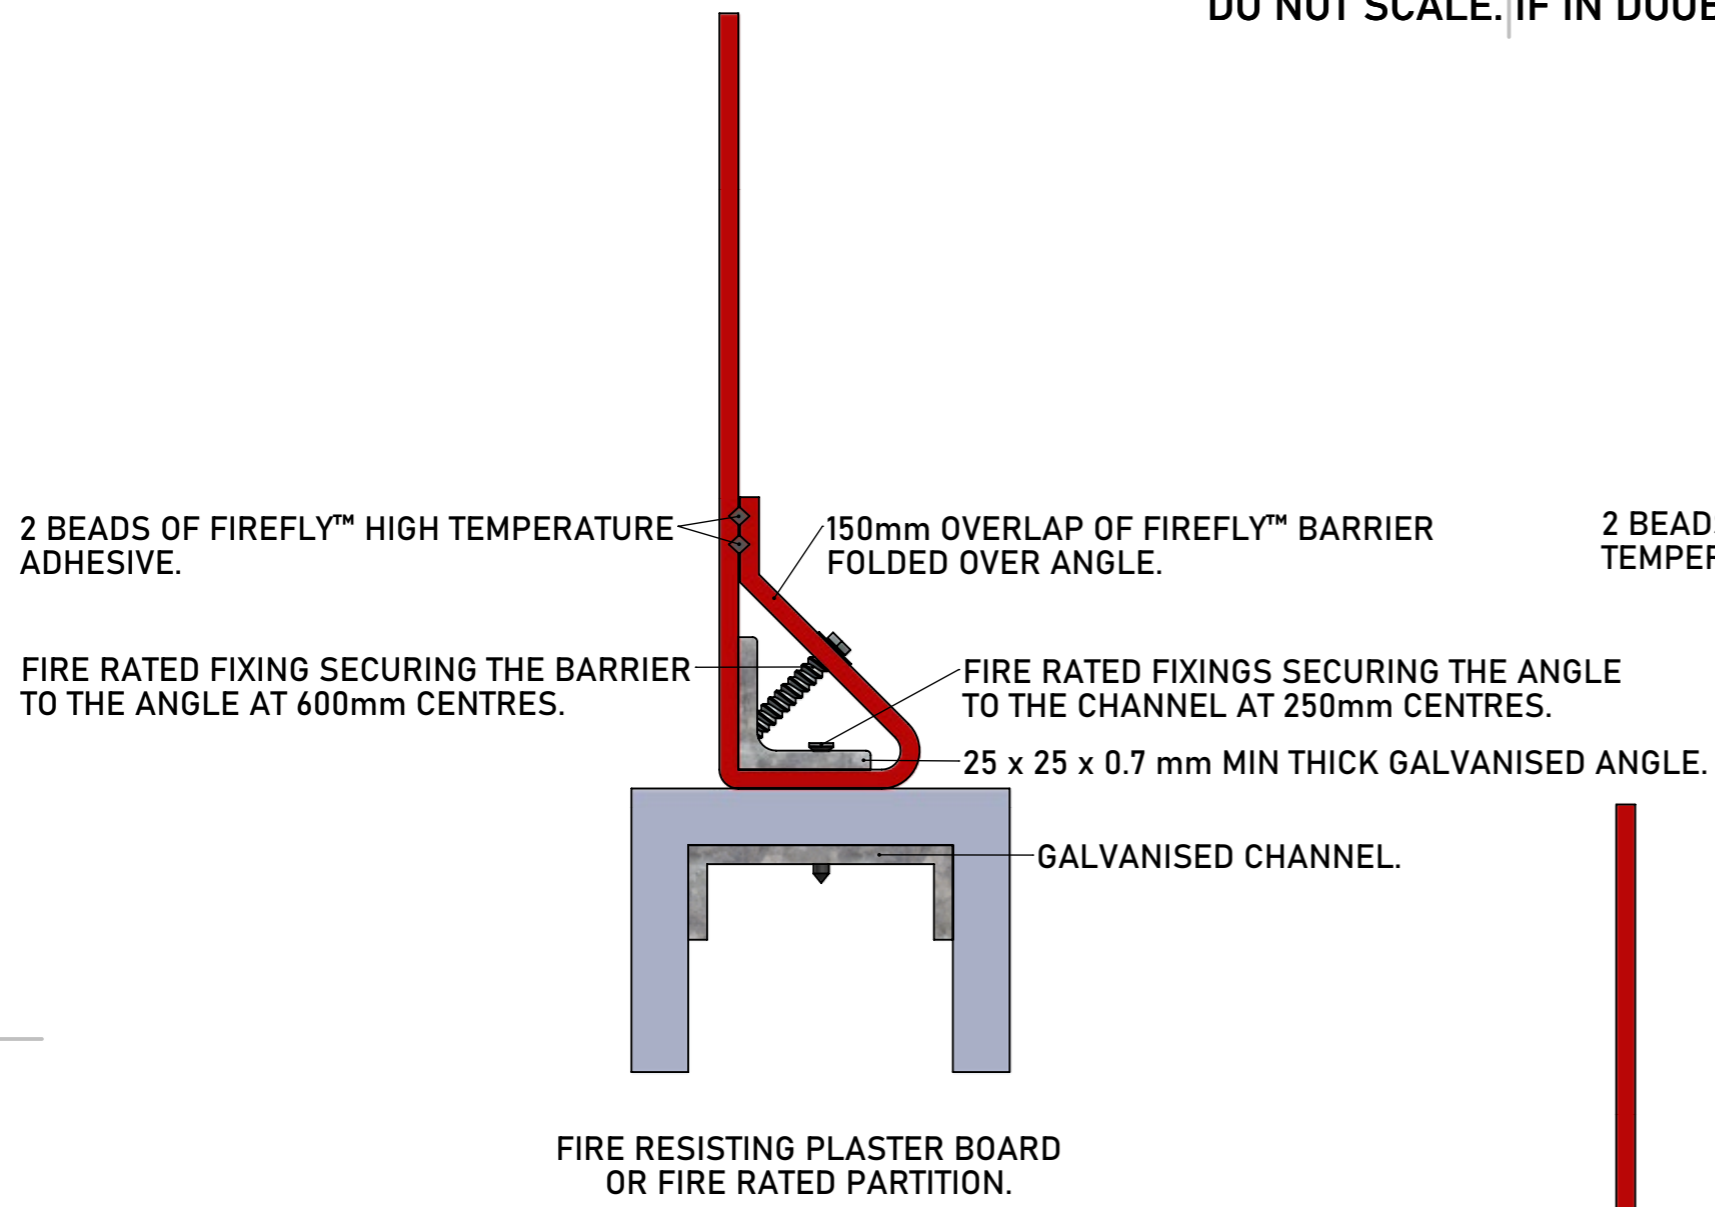

DO NOT SCALE. IF IN DOUBT ASK!

ZUES LITE™ - BOTTOM FIX

TBA PROTECTIVE TECHNOLOGIES LTD UNIT 3, Transpennine Trading Estate, Gorrells Way Rochdale, OL11 2PX, United Kingdom T: +44 (0)1706 758 817 E: Technical@TBAFIREFLY.com W: www.tbafirefly.com	ARTIST: JC	DRAWING NO:
	APPROVED: DA	Z - 014
	DATE: 07/12/2022	REVISION: 2
	SCALE: NTS	IN SEQUENCE: 1/1