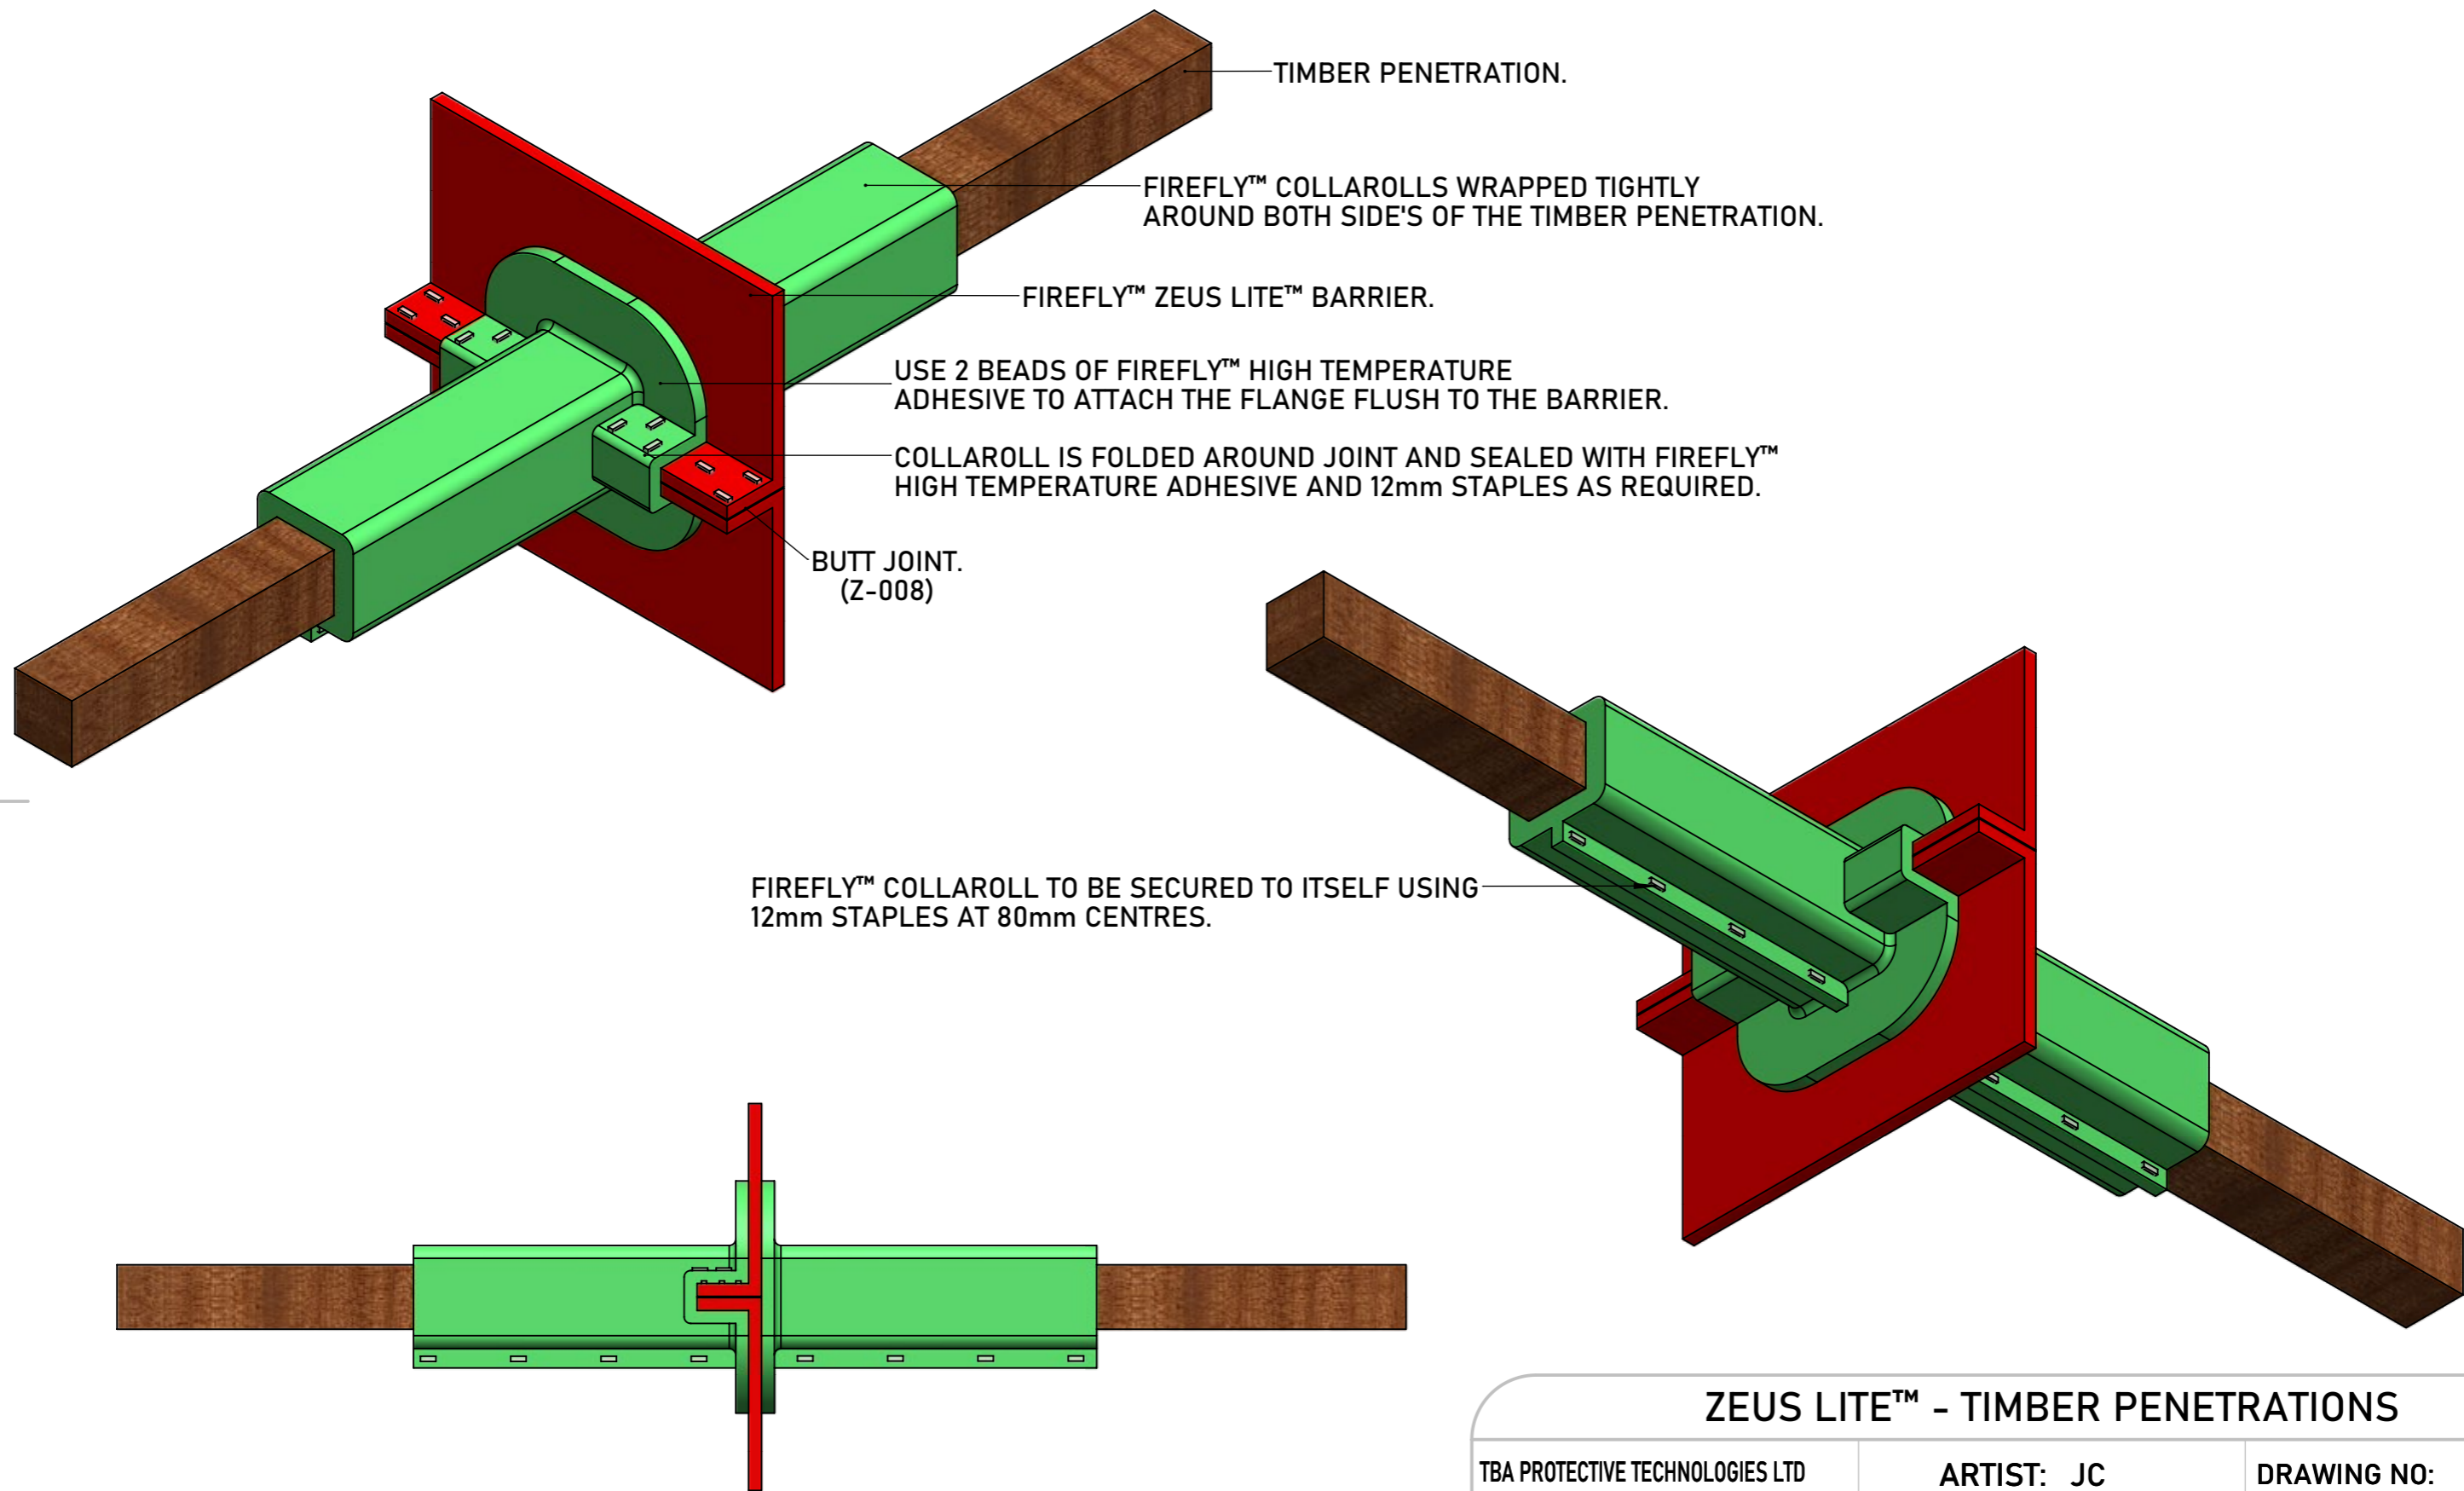

B

B

A

A

ZEUS LITE™ - TIMBER PENETRATIONS

TBA PROTECTIVE TECHNOLOGIES LTD UNIT 3, Transpennine Trading Estate, Gorrells Way Rochdale, OL11 2PX, United Kingdom T: +44 (0)1706 758 817 E: Technical@TBAFIREFLY.com W: www.tbafirefly.com	ARTIST: JC	DRAWING NO:
	APPROVED: DA	Z - 201
	DATE: 25/01/2023	REVISION: 2
	SCALE: NTS	IN SEQUENCE: 1/1