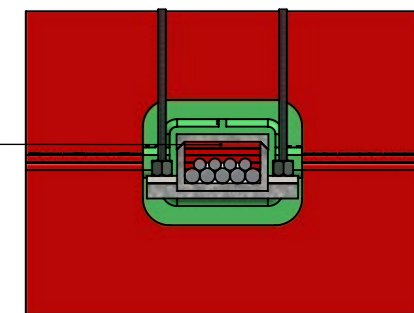

DO NOT SCALE. IF IN DOUBT ASK!

2 ROWS OF 12mm STAPLES STAGGERED AT 50mm CENTRES.
 CLOSING STAPLES AT 150mm CENTRES.
 BUTT JOINT DETAILS.

FIREFLY™ ZEUS LITE™ BARRIER PACKED INTO VOID 600mm FROM EITHER SIDE OF THE BARRIER TO FORM PROPER COMPARTMENTATION.

ZEUS LITE™ - CABLE TRUNKING PENETRATION

TBA PROTECTIVE TECHNOLOGIES LTD UNIT 3, Transpennine Trading Estate, Gorrells Way Rochdale, OL11 2PX, United Kingdom T: +44 (0)1706 758 817 E: Technical@TBAFIREFLY.com W: www.tbafirefly.com	ARTIST: JC	DRAWING NO:
	APPROVED: DA	Z - 232B
	DATE: 07/12/2022	REVISION: 1
	SCALE: NTS	IN SEQUENCE: 1/1