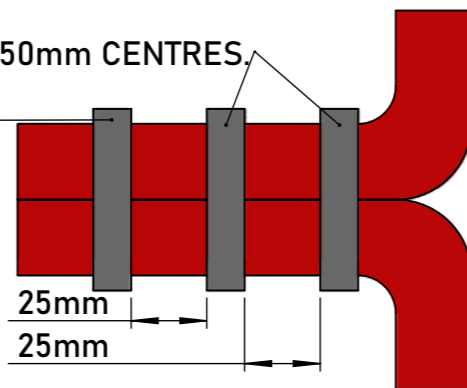

DO NOT SCALE. IF IN DOUBT ASK!

2 ROWS OF 12mm STAPLES STAGGERED AT 50mm CENTRES.
 CLOSING STAPLES AT 150mm CENTRES.
 BUTT JOINT DETAILS.

FIREFLY™ ZEUS LITE™ BARRIER PACKED INTO VOID 600mm FROM EITHER SIDE OF THE BARRIER TO FORM PROPER COMPARTMENTATION.