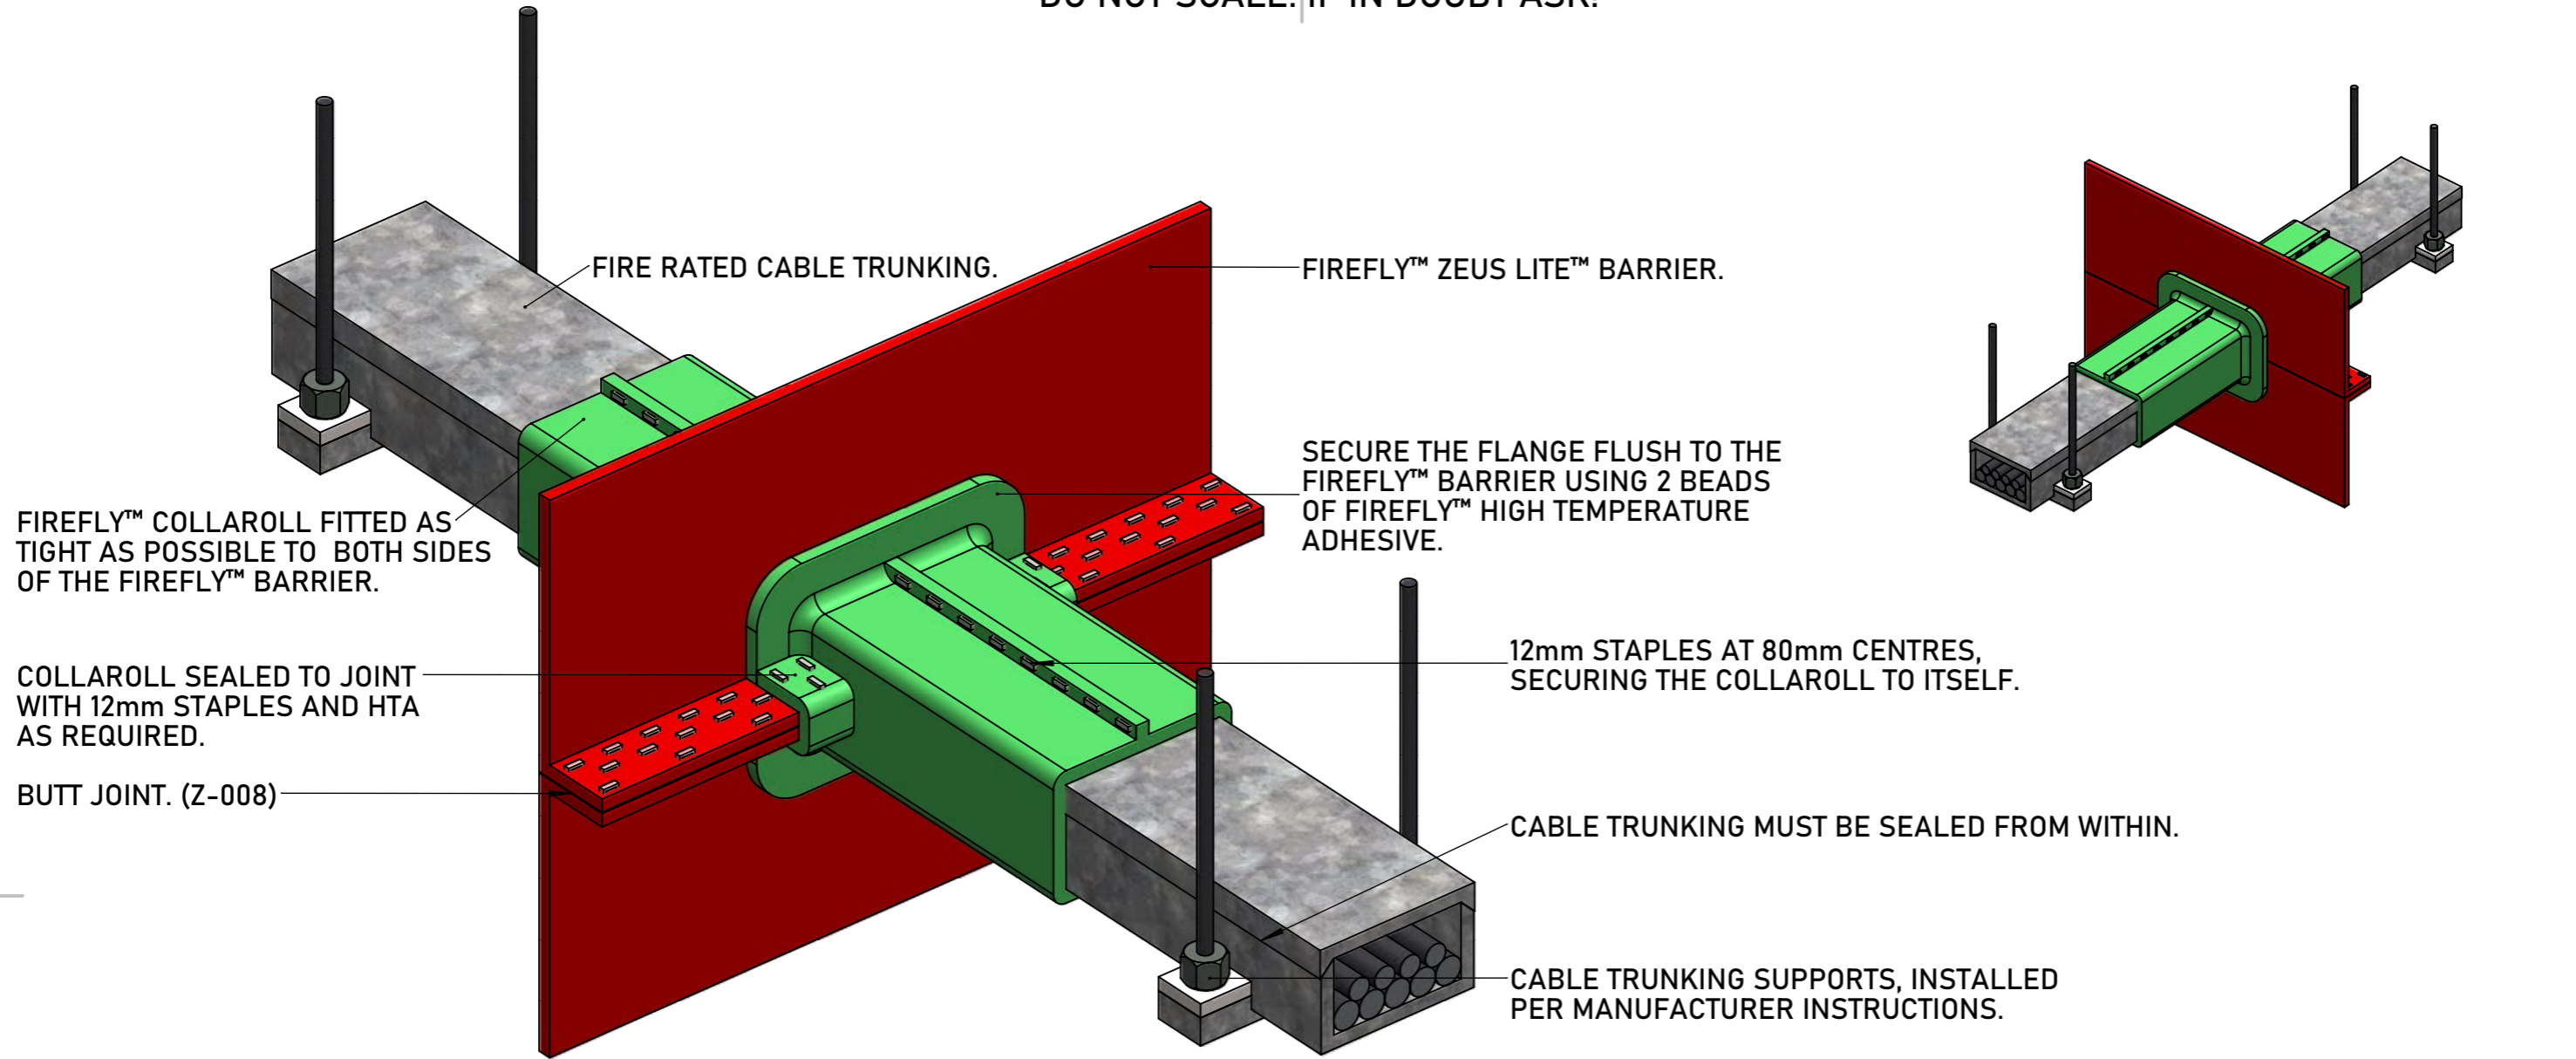

DO NOT SCALE. IF IN DOUBT ASK!

2 ROWS OF 12mm STAPLES STAGGERED AT 50mm CENTRES.
 CLOSING STAPLES AT 150mm CENTRES.
 BUTT JOINT DETAILS.

FIREFLY™ ZEUS LITE™ BARRIER PACKED INTO VOID 600mm FROM EITHER SIDE OF THE BARRIER TO FORM PROPER COMPARTMENTATION.

ZEUS LITE™ - CABLE TRUNKING PENETRATION

TBA PROTECTIVE TECHNOLOGIES LTD UNIT 3, Transpennine Trading Estate, Gorrells Way Rochdale, OL11 2PX, United Kingdom T: +44 (0)1706 758 817 E: Technical@TBAFIREFLY.com W: www.tbafirefly.com	ARTIST: JC	DRAWING NO:
	APPROVED: DA	Z - 232B
	DATE: 07/12/2022	REVISION: 1
	SCALE: NTS	IN SEQUENCE: 1/1