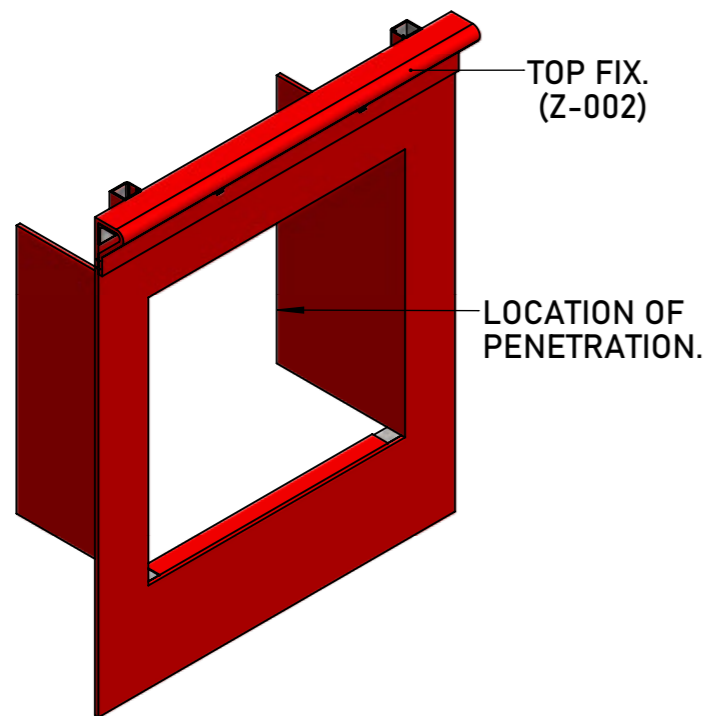

DO NOT SCALE. IF IN DOUBT ASK!

EXCESS BARRIER FROM PENETRATIONS CAN BE USED TO PROTECT FRAMEWORK.

ZEUS LITE™ - PROTECTING FRAMEWORK

TBA PROTECTIVE TECHNOLOGIES LTD

UNIT 3, Transpennine Trading Estate, Gorrells Way
Rochdale, OL11 2PX, United Kingdom