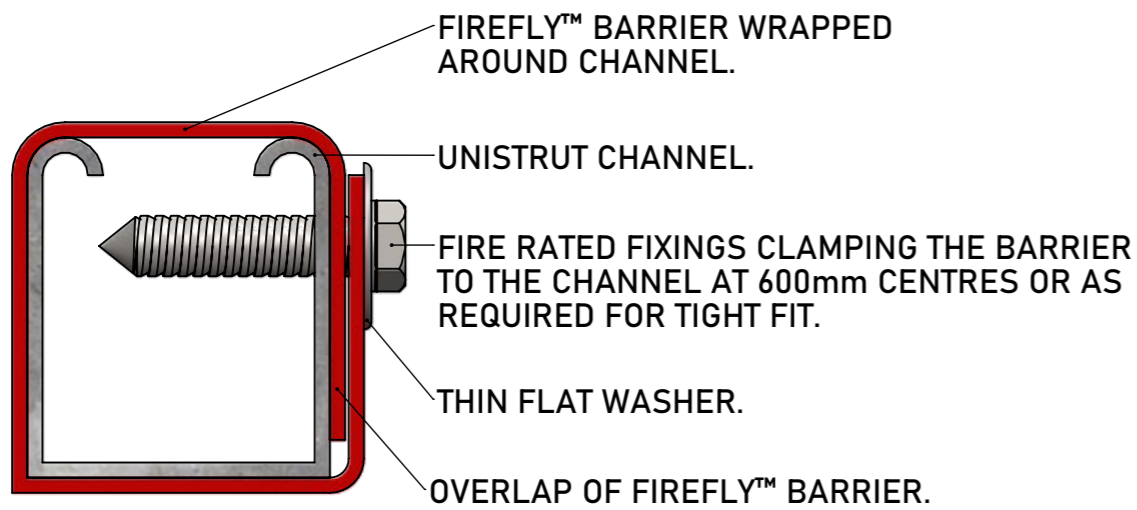

DO NOT SCALE. IF IN DOUBT ASK!

EXCESS BARRIER FROM PENETRATIONS CAN BE USED TO PROTECT FRAMEWORK.

ZEUS LITE™ - PROTECTING FRAMEWORK

TBA PROTECTIVE TECHNOLOGIES LTD

UNIT 3, Transpennine Trading Estate, Gorrells Way
Rochdale, OL11 2PX, United Kingdom