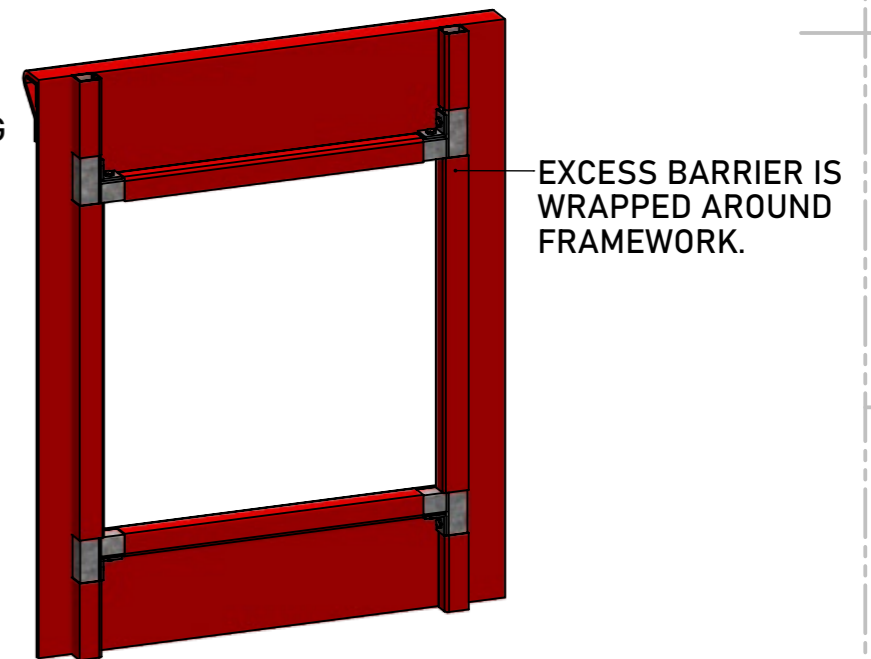

DO NOT SCALE. IF IN DOUBT ASK!

EXCESS BARRIER FROM PENETRATIONS CAN BE USED TO PROTECT FRAMEWORK.

ZEUS LITE™ - PROTECTING FRAMEWORK

TBA PROTECTIVE TECHNOLOGIES LTD

UNIT 3, Transpennine Trading Estate, Gorrells Way
Rochdale, OL11 2PX, United Kingdom