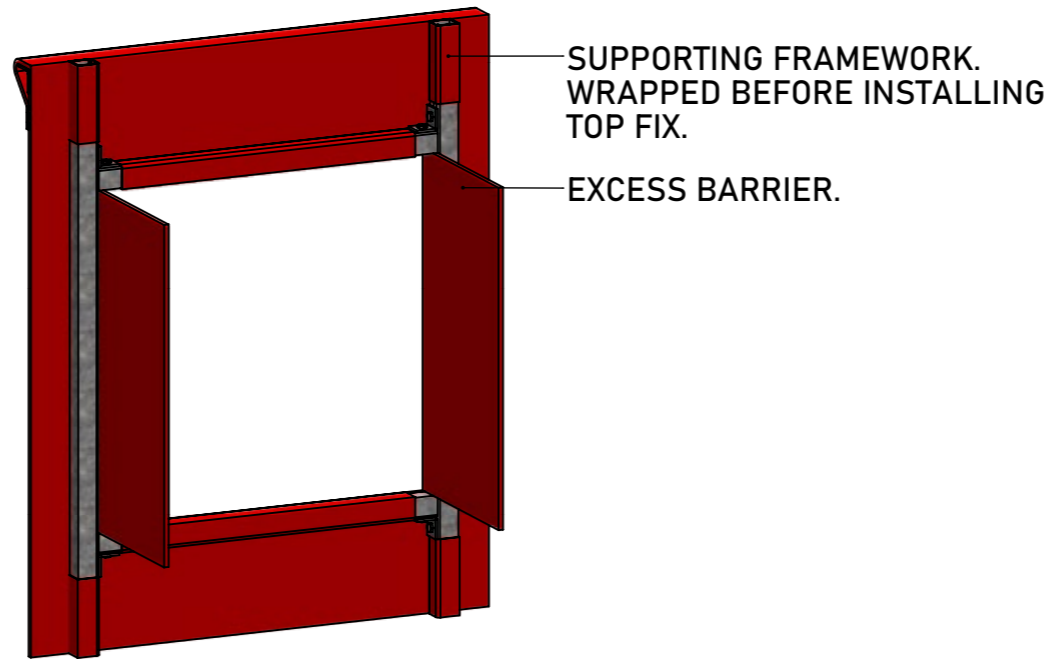

DO NOT SCALE. IF IN DOUBT ASK!

EXCESS BARRIER FROM PENETRATIONS CAN BE USED TO PROTECT FRAMEWORK.

ZEUS LITE™ - PROTECTING FRAMEWORK

TBA PROTECTIVE TECHNOLOGIES LTD

UNIT 3, Transpennine Trading Estate, Gorrells Way
Rochdale, OL11 2PX, United Kingdom