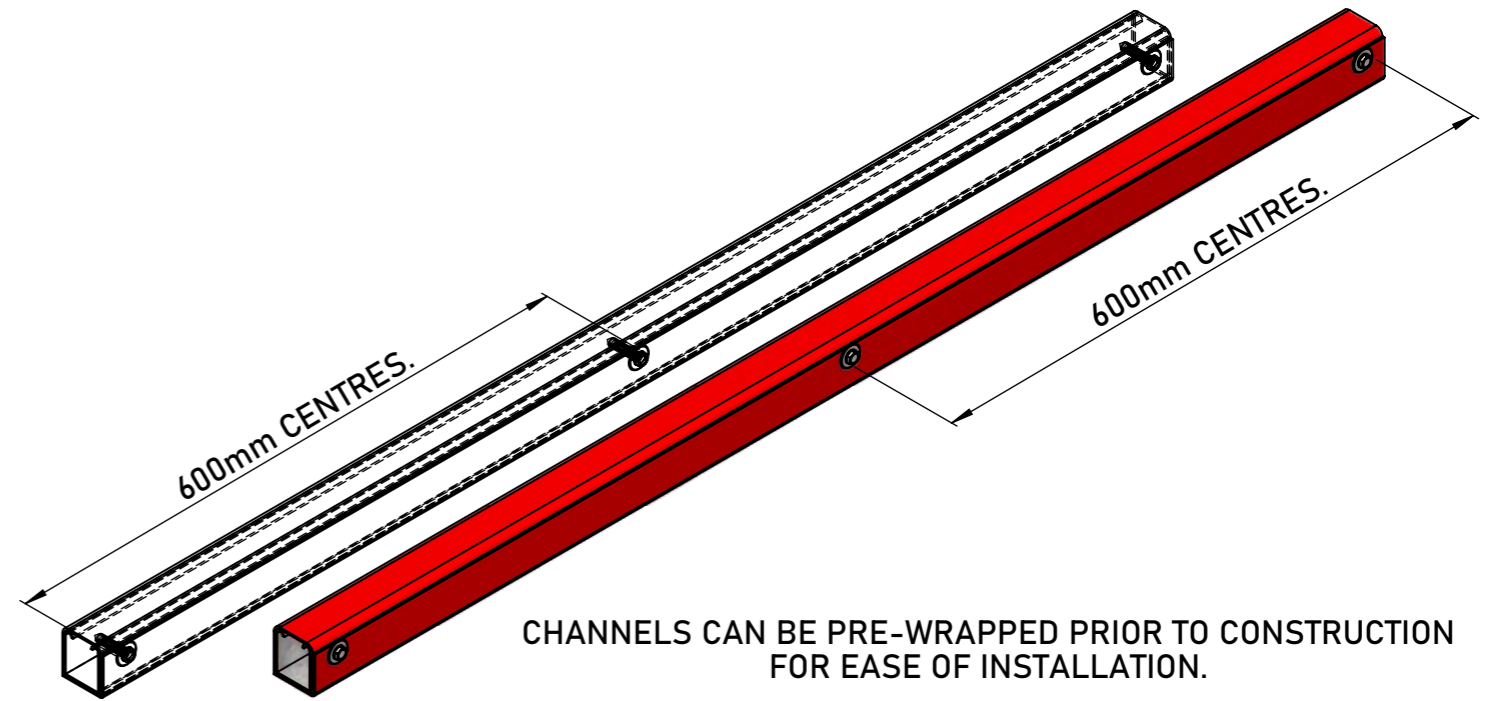

DO NOT SCALE. IF IN DOUBT ASK!

EXCESS BARRIER FROM PENETRATIONS CAN BE USED TO PROTECT FRAMEWORK.

ZEUS LITE™ - PROTECTING FRAMEWORK

TBA PROTECTIVE TECHNOLOGIES LTD

UNIT 3, Transpennine Trading Estate, Gorrells Way
Rochdale, OL11 2PX, United Kingdom